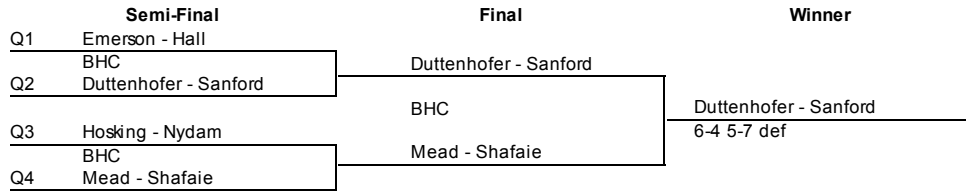

2014 Short Hills Invitational Women's B
Friday, Jan 31 - Sunday, Feb 2, 2014

Quarter Reprieve Draw

2014 Short Hills Invitational Women's B
 Friday, Jan 31 - Sunday, Feb 2, 2014

Reprieve Draw

2014 Short Hills Invitational Women's B
 Friday, Jan 31 - Sunday, Feb 2, 2014