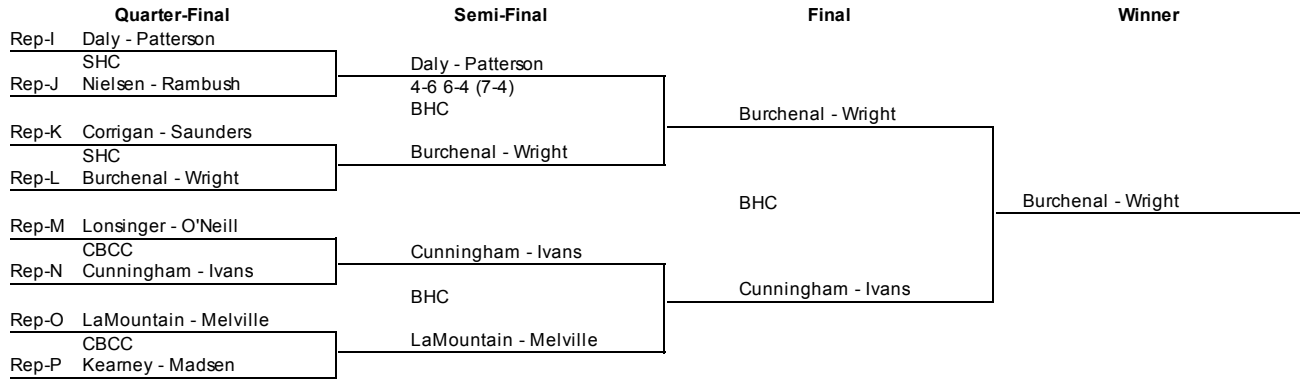

2014 Short Hills Invitational Women's B
Friday, Jan 31 - Sunday, Feb 2, 2014

Quarter Reprieve Draw

2014 Short Hills Invitational Women's B
 Friday, Jan 31 - Sunday, Feb 2, 2014

Reprieve Draw

2014 Short Hills Invitational Women's B
 Friday, Jan 31 - Sunday, Feb 2, 2014

Consolation Draw

2014 Short Hills Invitational Women's B
Friday, Jan 31 - Sunday, Feb 2, 2014

Last Chance Draw

	Semi-Final	Final	Winner
C1	Kjaeroe - O'Donnell SHC	Magaldi - Reynolds SHC	Magaldi - Reynolds 6-3 6-4
C2	Magaldi - Reynolds		
C3	DeStefano - Lee CBCC	Anderson - Grover 6-0 6-0	
C4	Anderson - Grover		