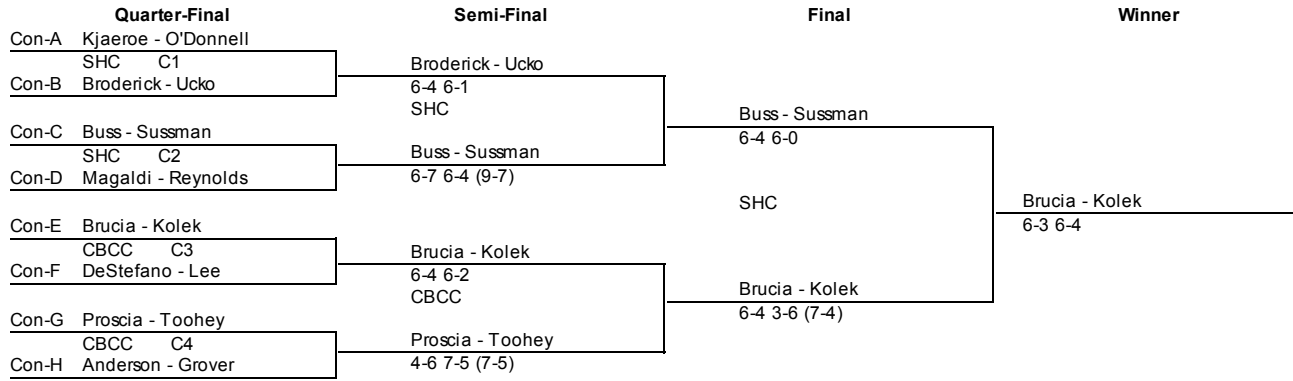

2014 Short Hills Invitational Women's B
Friday, Jan 31 - Sunday, Feb 2, 2014

Quarter Reprieve Draw

2014 Short Hills Invitational Women's B
 Friday, Jan 31 - Sunday, Feb 2, 2014

Reprieve Draw

2014 Short Hills Invitational Women's B
 Friday, Jan 31 - Sunday, Feb 2, 2014

Consolation Draw

2014 Short Hills Invitational Women's B
Friday, Jan 31 - Sunday, Feb 2, 2014

Last Chance Draw

	Semi-Final	Final	Winner
C1	Kjaeroe - O'Donnell SHC	Magaldi - Reynolds SHC	Magaldi - Reynolds 6-3 6-4
C2	Magaldi - Reynolds		
C3	DeStefano - Lee CBCC	Anderson - Grover 6-0 6-0	
C4	Anderson - Grover		