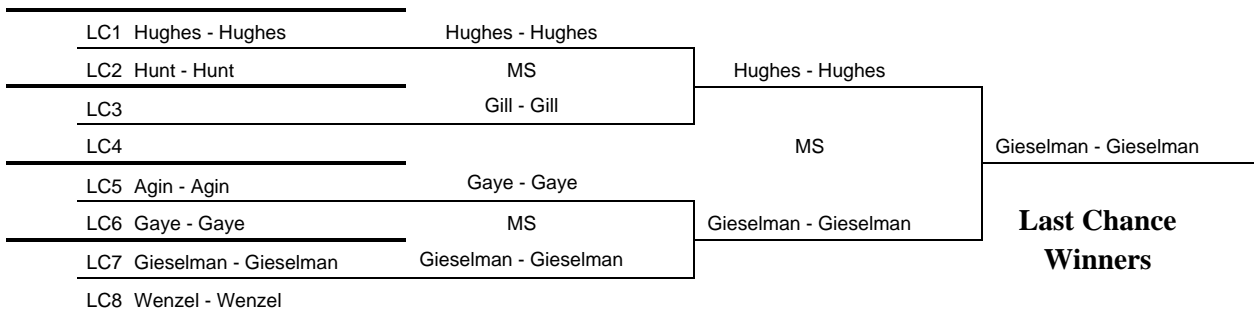

6-7, 7-6, 6-4
Winners

Tournament: 2015 Illinois Married Mixed

Date: 3/14/2015

"B" Draw

Locations

WM - Westmoreland

EV - Evanston

MS - Michigan Shores

IH - Indian Hill

SR - Sunset Ridge

Consolation

Last Chance

Tournament: 2015 Illinois Married Mixed

Date: 3/14/2015

"B" Draw

Locations