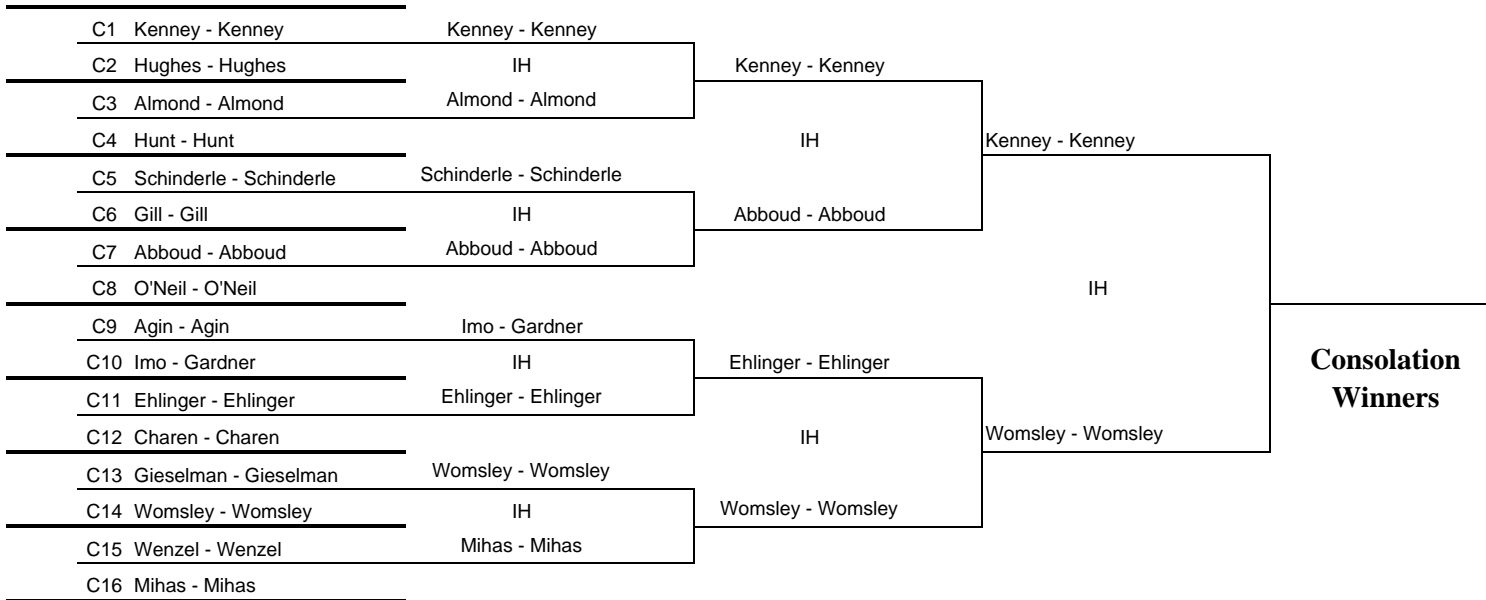

6-7, 7-6, 6-4
Winners

Tournament: 2015 Illinois Married Mixed

Date: 3/14/2015

"B" Draw

Locations

WM - Westmoreland

EV - Evanston

MS - Michigan Shores

IH - Indian Hill

SR - Sunset Ridge

Consolation

Last Chance

Tournament: 2015 Illinois Married Mixed

Date: 3/14/2015

"B" Draw

Locations