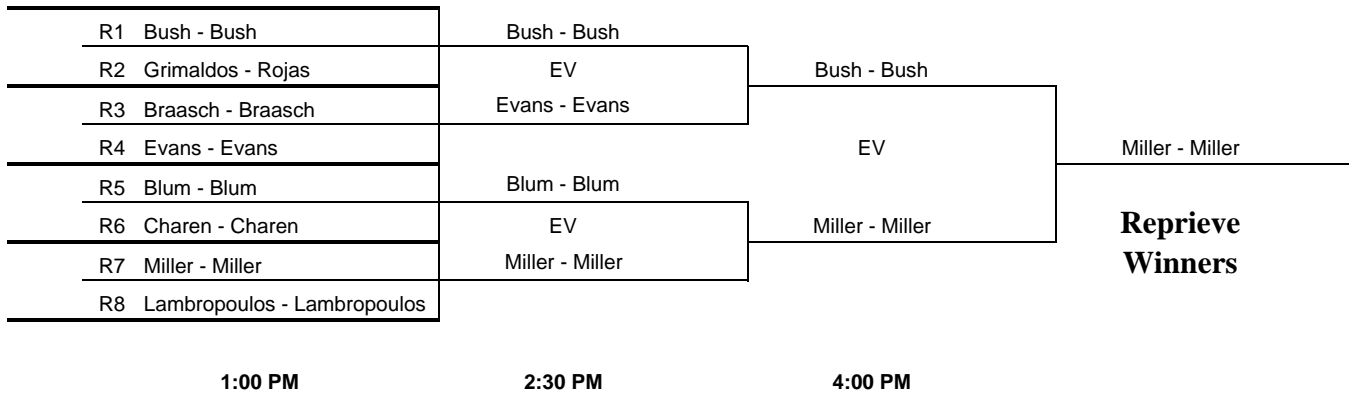

WM - Westmoreland

EV - Evanston

MS - Michigan Shores

IH - Indian Hill

SR - Sunset Ridge

Reprive

**Reprive
Winners**

Quarter Reprive