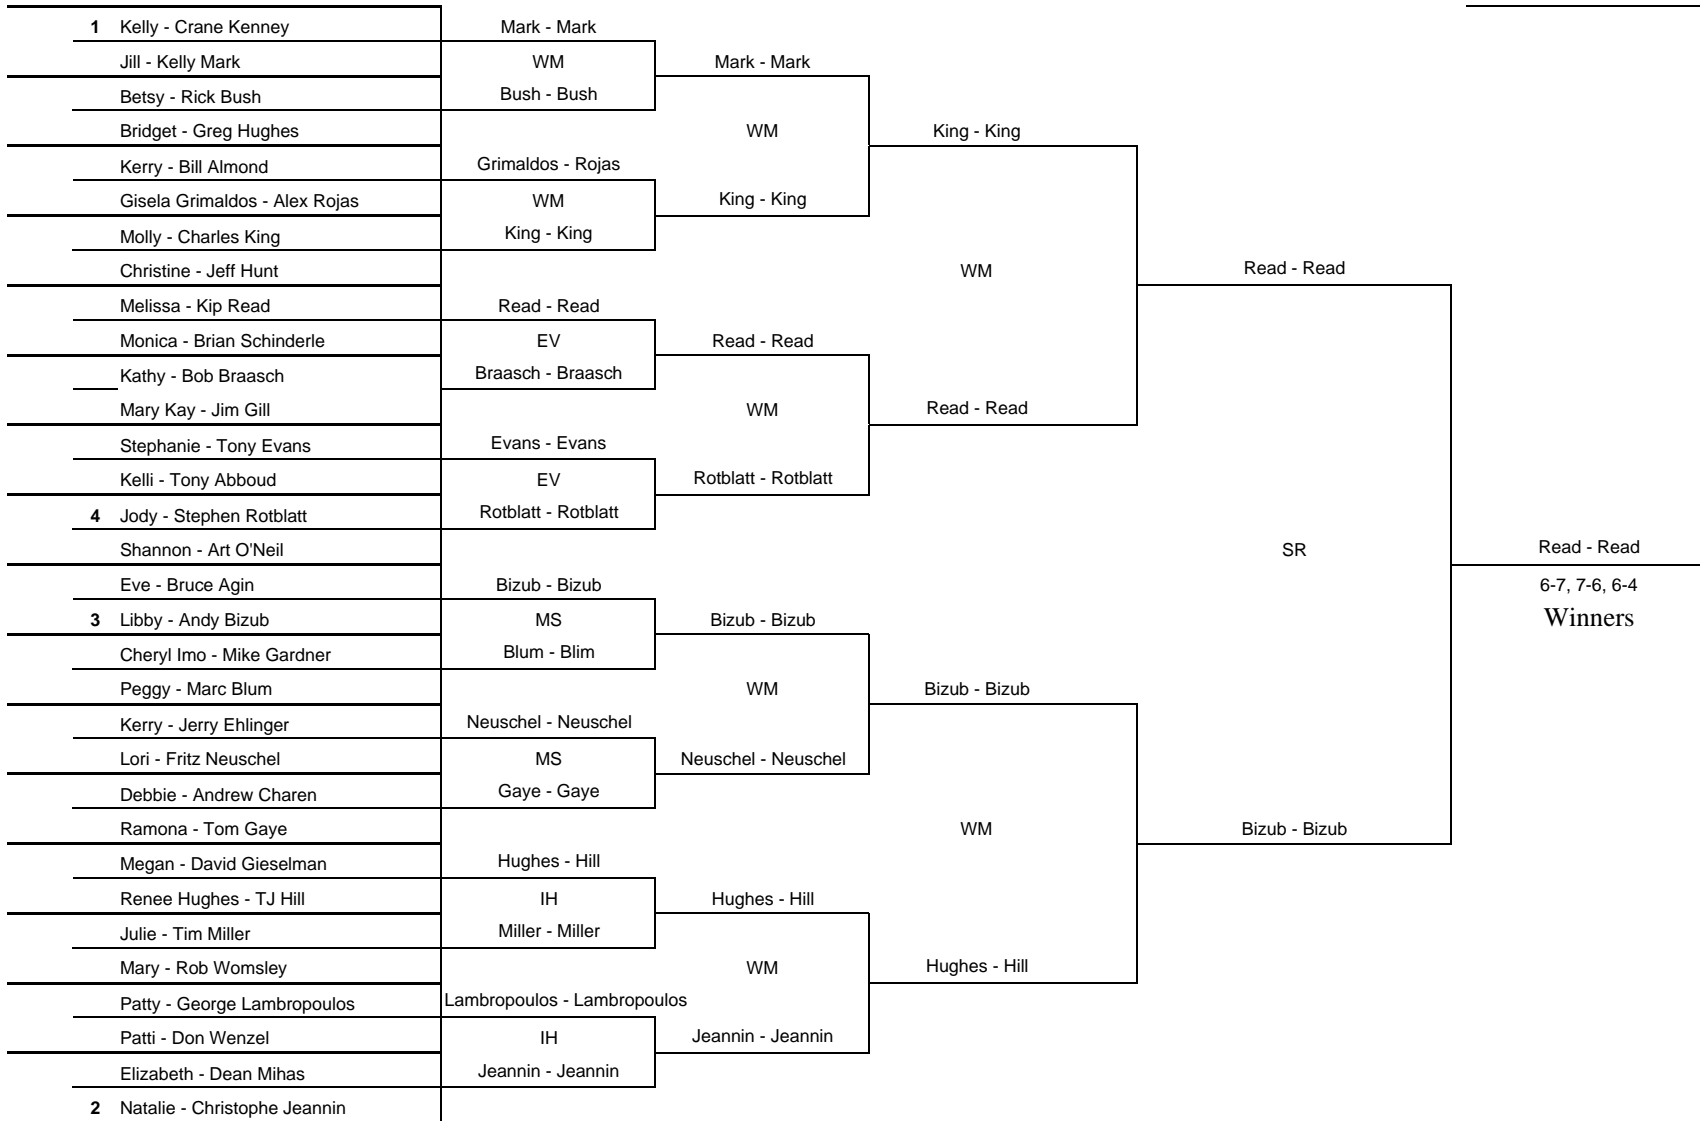

Tournament: 2015 Illinois Married Mixed
Date: 3/14/2015

"B" Draw

Please text all scores to: (847) 425-9234

Main Draw

Seeded Players

- 1 Kelly - Crane Kenney _____
- 2 Natalie - Christophe Jeannin _____
- 3 Libby - Andy Bizub _____
- 4 Jody - Stephen Rotblatt _____

6-7, 7-6, 6-4
Winners

Tournament: 2015 Illinois Married Mixed

Date: 3/14/2015

"B" Draw

Locations

WM - Westmoreland

EV - Evanston

MS - Michigan Shores