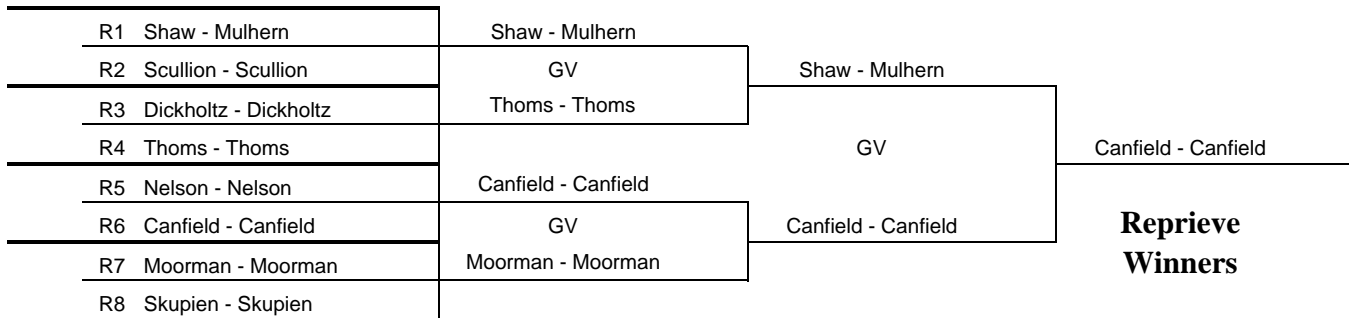

Tournament: 2015 Illinois Married Mixed

Date: 3/14/2015

"C" Draw

Locations

GV - Glen View Club

VL - Valley Lo CC

NS - North Shore CC

SR - Sunset Ridge

Please text all scores to: (847) 425-9234

Reprive