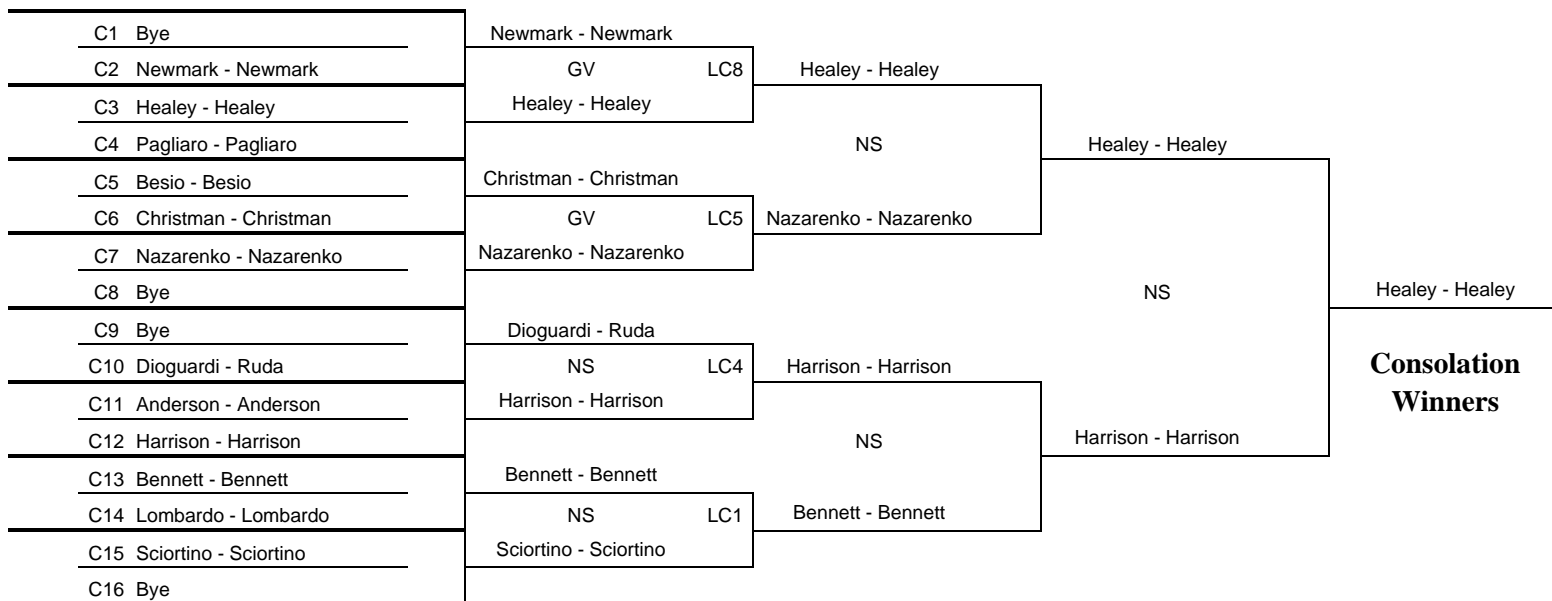

Tournament: 2015 Illinois Married Mixed

Date: 3/14/2015

"C" Draw

Locations

GV - Glen View Club

VL - Valley Lo CC

NS - North Shore CC

SR - Sunset Ridge

Consolation

Last Chance

Tournament: 2015 Illinois Married Mixed

Date: 3/14/2015

"C" Draw

Locations

GV - Glen View Club

VL - Valley Lo CC