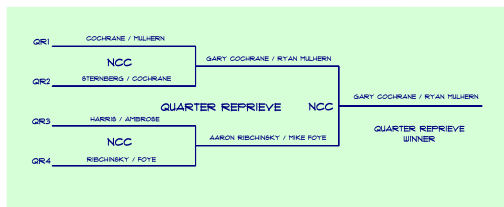

CLUB & COURT LOCATIONS:

- **CYC** CONANICUT YACHT CLUB
  JAMESTOWN, RI
- **PJCC** PT JUDITH COUNTRY CLUB
  NARRAGANSETT, RI
- **NCC** NEUPORT COUNTRY CLUB
  NEUPORT, RI