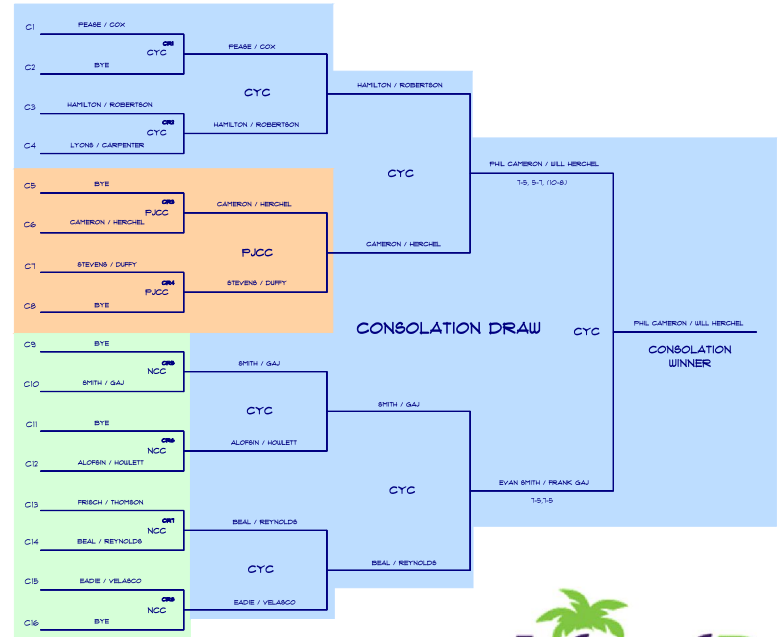

IslandB 2015

6th Annual TOURNAMENT
SUNDAY, 22 FEBRUARY

Hosted by NEUPORT COUNTRY CLUB
Newport, RI

SEEDED TEAMS: