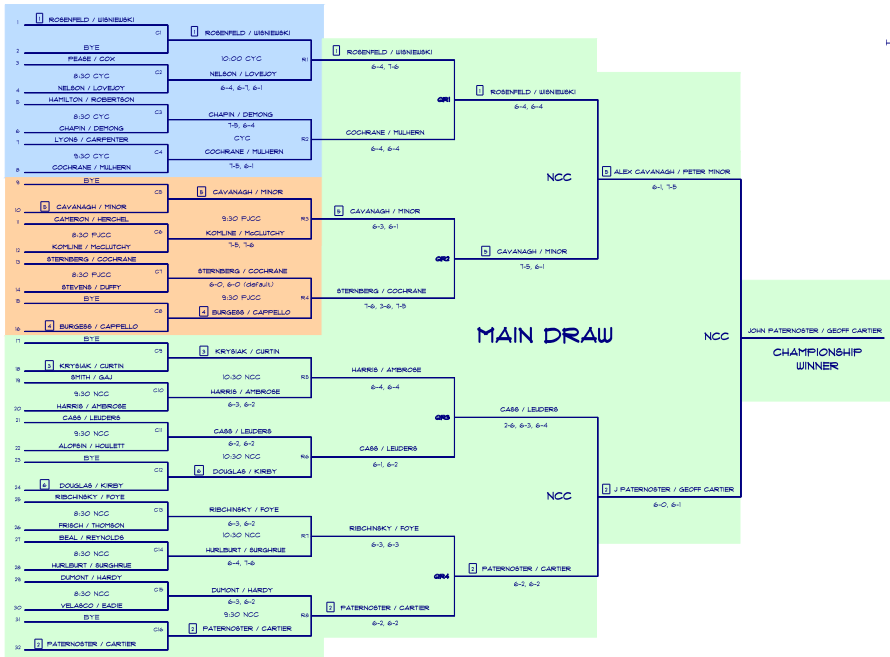

IslandB 2015

6th Annual TOURNAMENT
SUNDAY, 22 FEBRUARY

Hosted by NEUPORT COUNTRY CLUB
Newport, RI

SEEDED TEAMS: