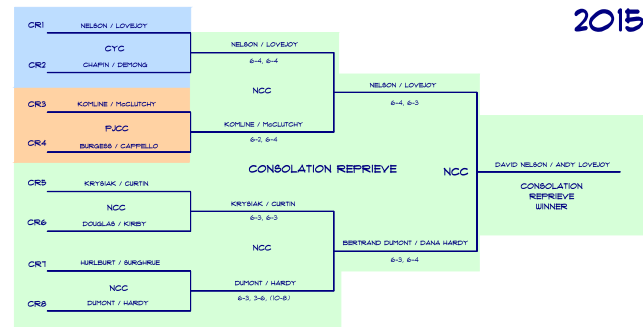

CLUB & COURT LOCATIONS:

- **CYC** CONANICUT YACHT CLUB
  JAMESTOWN, RI
- **PJCC** PT JUDITH COUNTRY CLUB
  NARRAGANSETT, RI
- **NCC** NEUPORT COUNTRY CLUB
  NEUPORT, RI