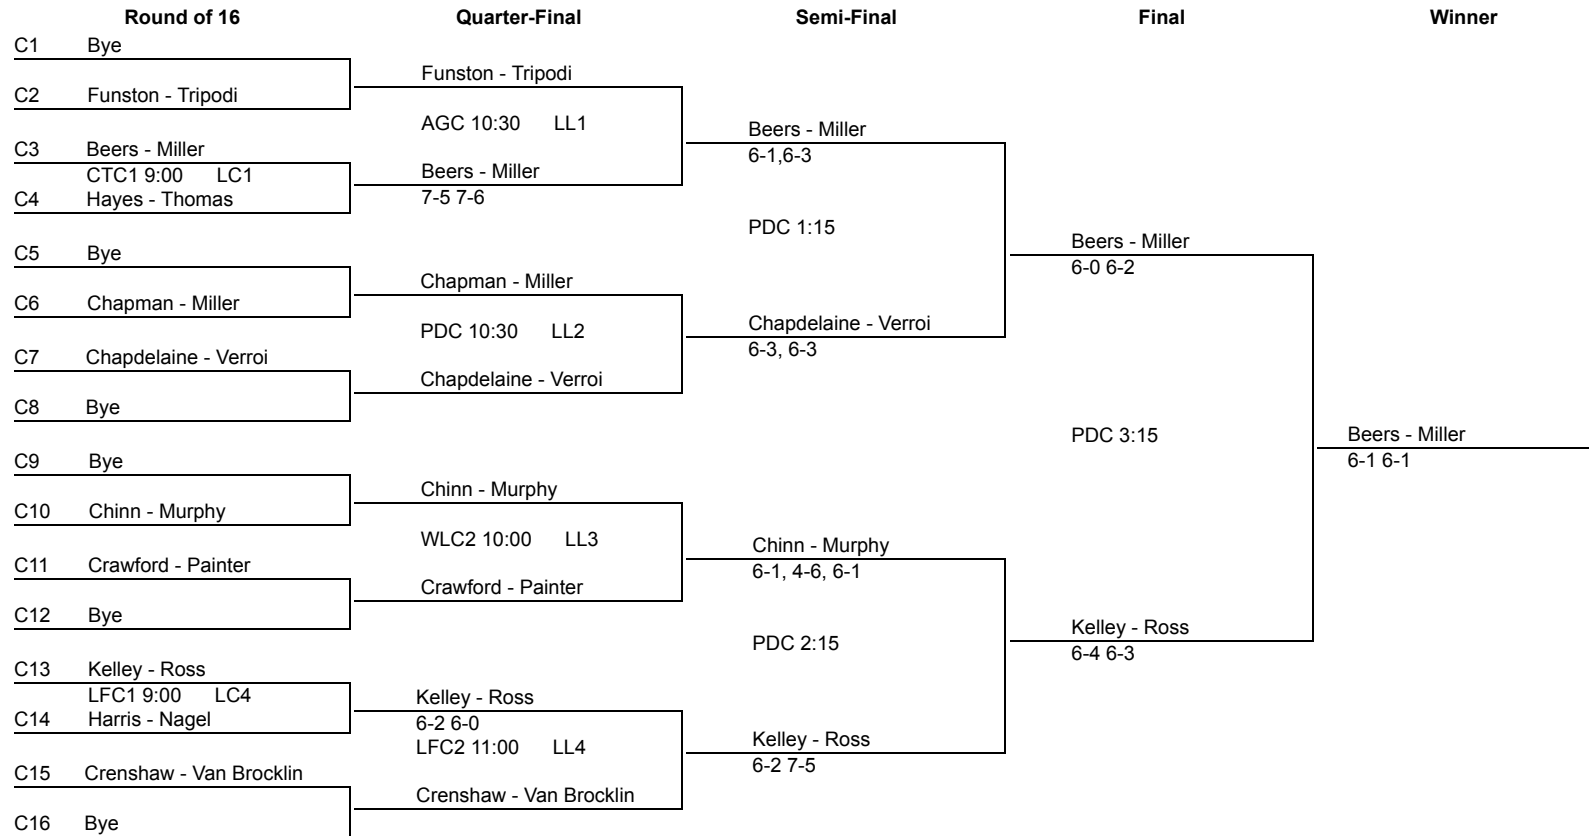

Peachtree Invitational Women
Friday, February 20, 2015

Consolation Draw