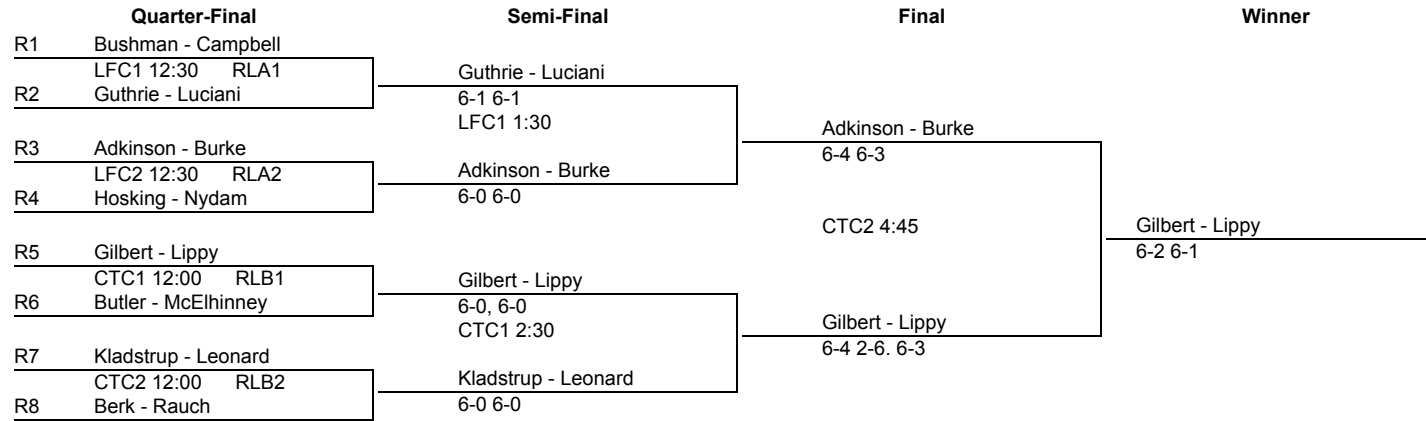

Peachtree Invitational Women
Friday, February 20, 2015

Reprieve Draw