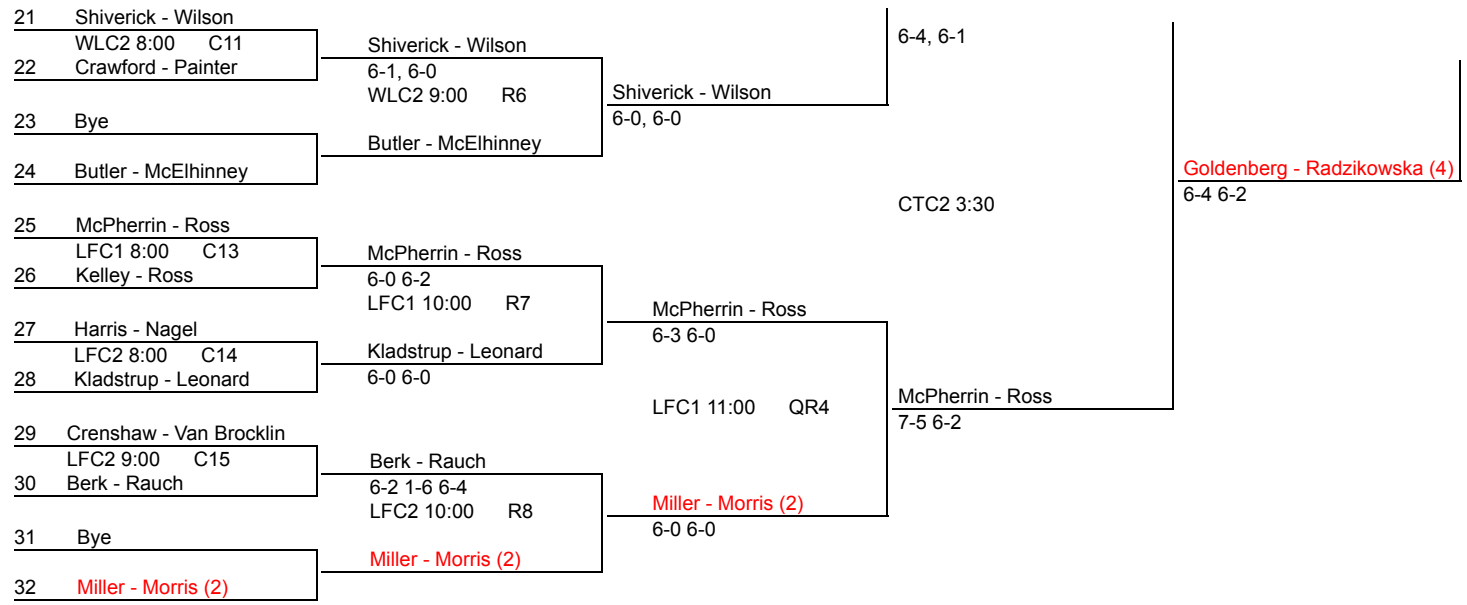

Peachtree Invitational Women
Friday, February 20, 2015

Main Draw

Round of 32	Round of 16	Quarter-Final	Semi-Final	Final	Winner
1 Cioroch - Teer (1)	Cioroch - Teer (1)				
2 Bye					
3 Bushman - Campbell PDC 8:00 C2	PDC 9:00 R1 Bushman - Campbell	Cioroch - Teer (1) 6-0, 6-1			
4 Funston - Tripodi	6-2, 6-4				
5 Bowen - Thomas CTC1 8:00 C3	Bowen - Thomas 6-3 6-2	CTC1 11:00 QR1	Cioroch - Teer (1) 6-0 6-3		
6 Beers - Miller	CTC1 10:00 R2	Bowen - Thomas 6-3 6-3			
7 Guthrie - Luciani CTC2 8:00 C4	Guthrie - Luciani				
8 Hayes - Thomas	7-6 6-4				
9 Adkinson - Burke	Adkinson - Burke				
10 Bye					
11 Chapman - Miller CTC2 9:00 C6	CTC2 10:00 R3 Dawson - Gieryn	Dawson - Gieryn 6-4 6-4			
12 Dawson - Gieryn	6-1 6-1				
13 Hosking - Nydam AGC 8:00 C7	Hosking - Nydam 3-6, 6-3, 6-4	CTC2 11:00 QR2	Ford - Heil (3) 6-3 6-0		
14 Chapelaine - Verroi	AGC 9:00 R4				
15 Bye					
16 Ford - Heil (3)	Ford - Heil (3)				
17 Goldenberg - Radzikowska (4)	Goldenberg - Radzikowska (4)				
18 Bye					
19 Gilbert - Lippy WLC1 8:00 C10	WLC1 9:00 R5 Gilbert - Lippy	Goldenberg - Radzikowska (4) 6-1, 7-5			
20 Chinn - Murphy	6-2, 6-1				
		WLC1 10:00 QR3	Goldenberg - Radzikowska (4)		
				CTC1 3:30	
				CTC1 6:00	
					Cioroch - Teer (1) 6-2 6-3
					Cioroch - Teer (1) 0-6 6-4 6-2

Peachtree Invitational Women
Friday, February 20, 2015

Quarter Reprive Draw

	Semi-Final	Final	Winner
QR1	Bowen - Thomas CTC1 1:15	Bowen - Thomas 6-1 4-6 6-3 CTC1 4:45	Miller - Morris (2) 6-3 6-1
QR2	Dawson - Gieryn		
QR3	Shiverick - Wilson CTC2 1:15	Miller - Morris (2)	
QR4	Miller - Morris (2)	4-6 7-6 6-3	