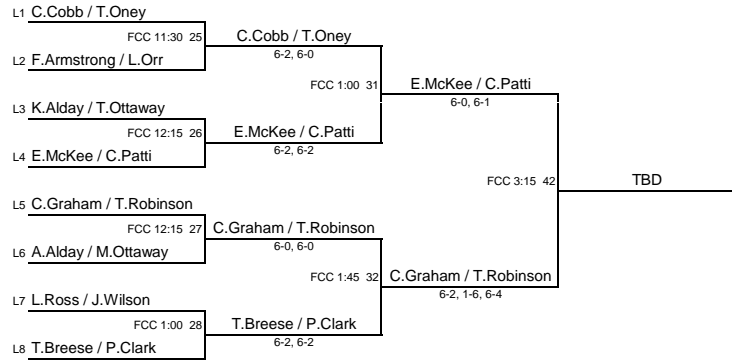

2015 SOUTHERN INVITATIONAL PLATFORM TENNIS TOURNAMENT

OPEN DRAW

Round of 16 Consolation

Round of 24 Consolation

Bud Bowl

Bourbon Bowl

Champion's Draw

Round of 8 Consolation

2015 Champion	G. Mc Nerney / E. Miller	6pts
2nd Place	N. Crick / R. Lofgren	5pts
3rd Place	M. Auger / A. Thomson	4pts
4th Place	C. Persson / R. Phillips	3pts
5th Place	G. Archer / J. Janda	2pts
6th Place	J. Morris / A. Petersen	1pts

* S.I. Hall-Of-Fame Points!