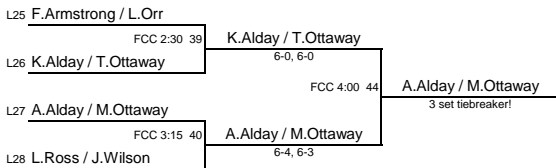

2015 SOUTHERN INVITATIONAL PLATFORM TENNIS TOURNAMENT

OPEN DRAW

Round of 16 Consolation

Round of 24 Consolation

Bud Bowl

Bourbon Bowl

Champion's Draw

Round of 8 Consolation