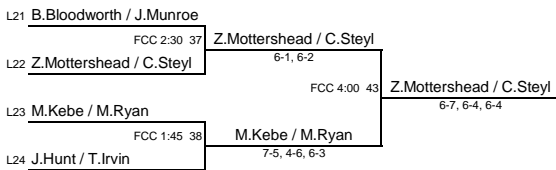

2015 SOUTHERN INVITATIONAL PLATFORM TENNIS TOURNAMENT

OPEN DRAW

Round of 16 Consolation

Round of 24 Consolation

Bud Bowl

Bourbon Bowl

Champion's Draw

Round of 8 Consolation