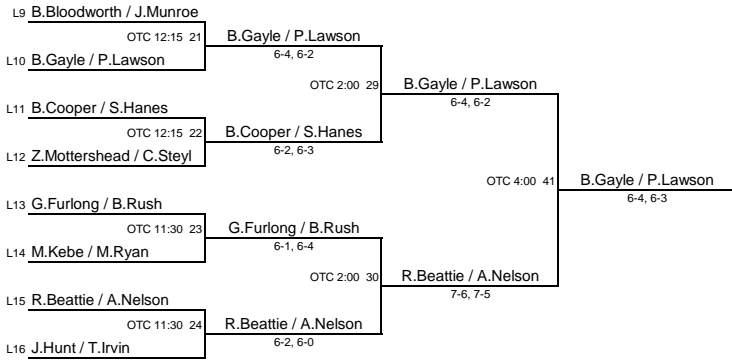

2015 SOUTHERN INVITATIONAL PLATFORM TENNIS TOURNAMENT

OPEN DRAW

Round of 16 Consolation

Round of 24 Consolation

Bud Bowl

Bourbon Bowl

Champion's Draw

Round of 8 Consolation

2015 Champion	G. Mc Nerney / E. Miller	6pts
2nd Place	N. Crick / R. Lofgren	5pts
3rd Place	M. Auger / A. Thomson	4pts
4th Place	C. Persson / R. Phillips	3pts
5th Place	G. Archer / J. Janda	2pts
6th Place	J. Morris / A. Petersen	1pts

* S.I. Hall-Of-Fame Points!