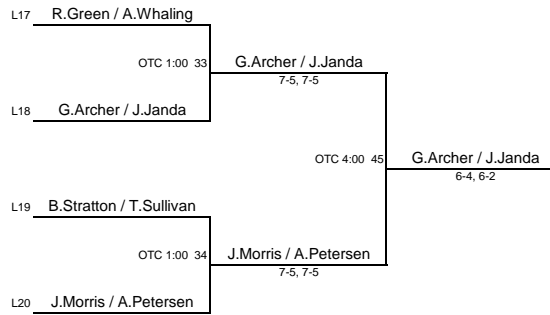

2015 SOUTHERN INVITATIONAL PLATFORM TENNIS TOURNAMENT

OPEN DRAW

Round of 16 Consolation

Round of 24 Consolation

Bud Bowl

Bourbon Bowl

Champion's Draw

Round of 8 Consolation

2015 Champion	G. Mc Nerney / E. Miller	6pts
2nd Place	N. Crick / R. Lofgren	5pts
3rd Place	M. Auger / A. Thomson	4pts
4th Place	C. Persson / R. Phillips	3pts
5th Place	G. Archer / J. Janda	2pts
6th Place	J. Morris / A. Petersen	1pts