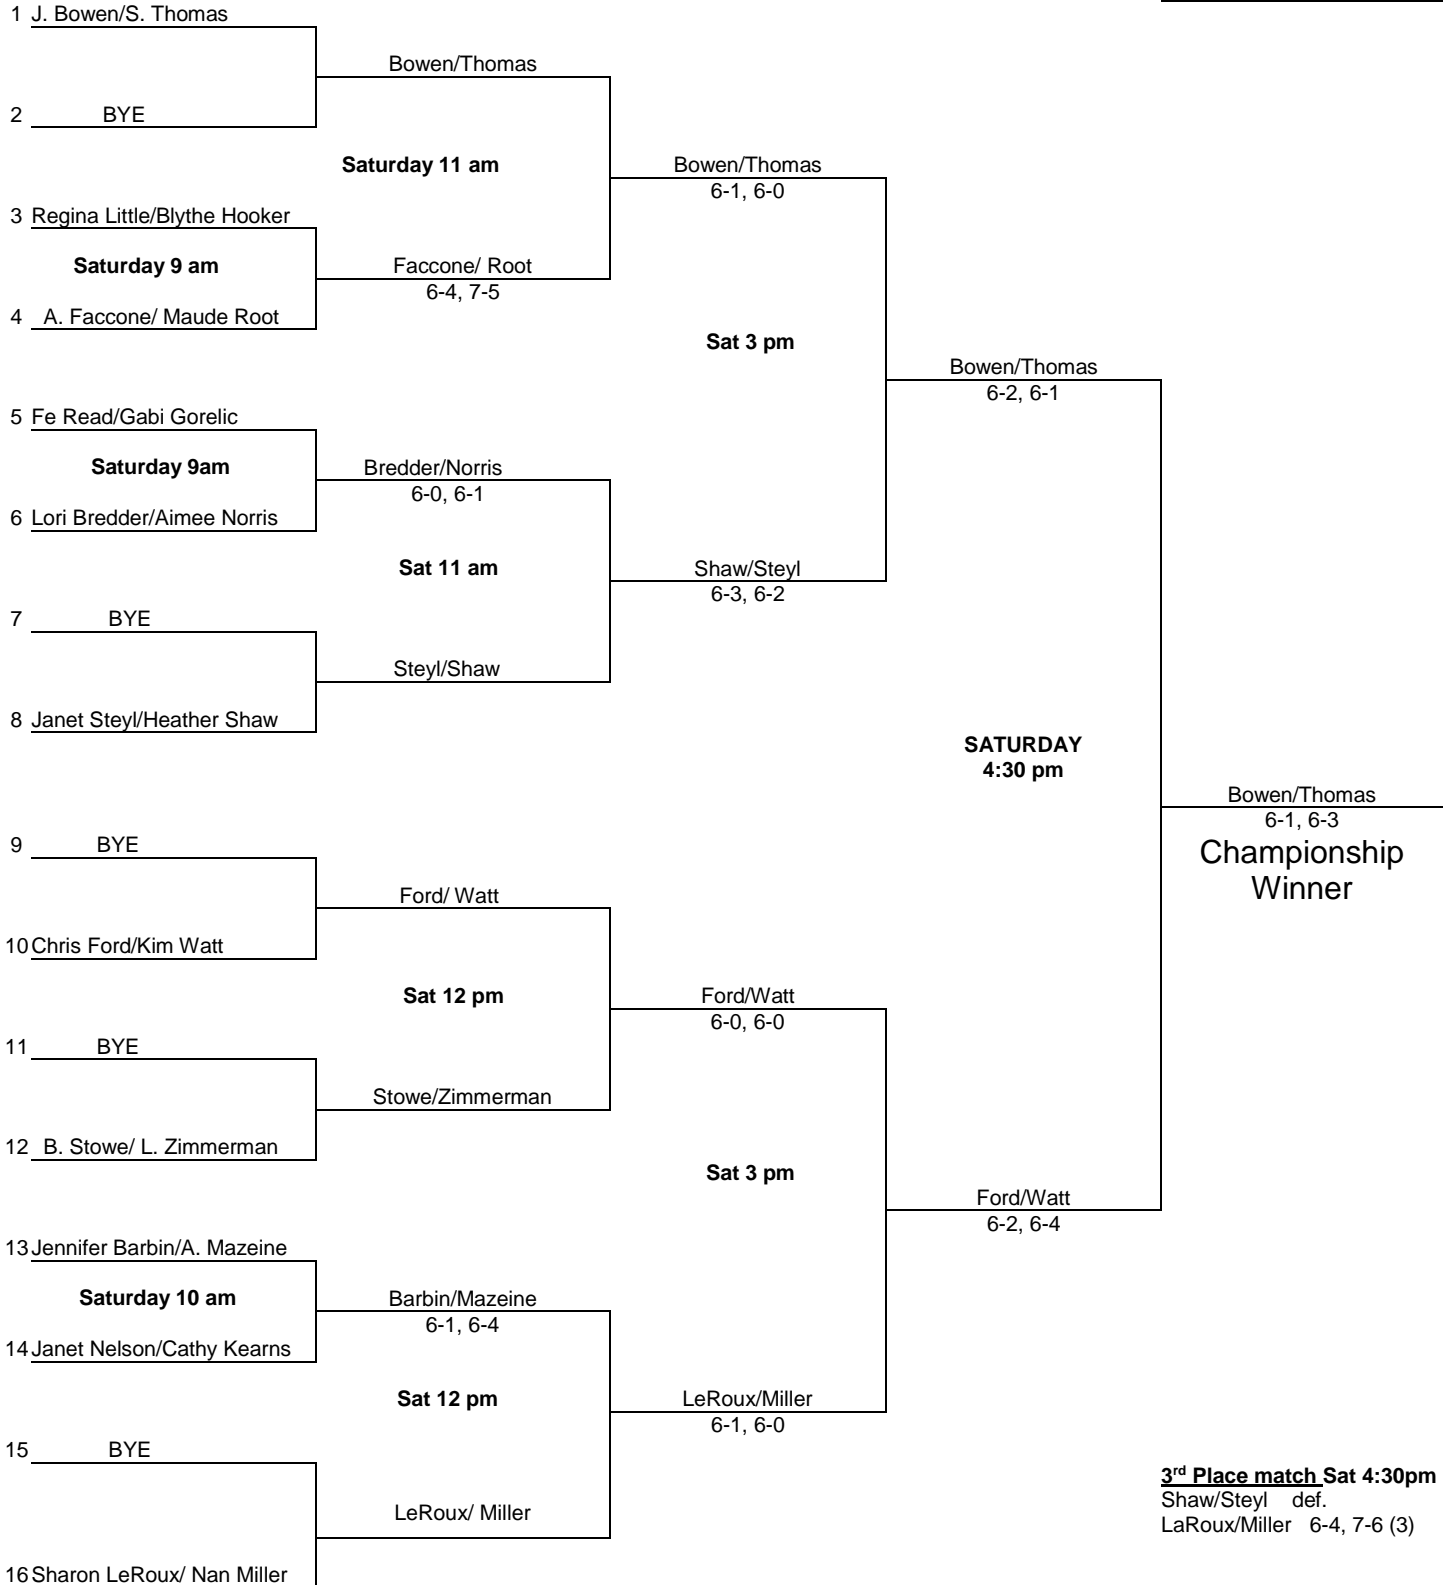

Tournament: Olde Providence Ladies Paddle Classic

Location: Olde Providence Racquet Club

Date- Feb. 13, 2016

Main Draw

Seeded Teams

- 1. Bowen/ Thomas
- 2. LaRoux/ Miller

Tournament: **Olde Providence Ladies Paddle Classic**

Location: **Olde Providence Racquet Club**

Date- **Feb. 13, 2016**

**CONSOLATION
ROUND ROBIN**

Hooker/Little		
Saturday 10 am	Read/Gorelic	
Read/Gorelic		6-0, 6-1
Nelson/Kearns		
Sat 12:30pm	Read/Gorelic (9 th Place)	6-1, 6-2
Read/Gorelic		
Nelson/Kearns		
Saturday 2pm	Little/Hooker (10 th Place)	
Little/Hooker		6-2, 6-4

Quarter Reprive	QR1	Root/Faccone		
		Sat 1 pm	Bredder/Norris	7th Place Match- NOT PLAYED
	QR2	Bredder/Norris	6-1, 6-2	
		Sat 2pm	Bredder/Norris	6-0, 6-0
	QR3	Stowe/Zimmerman		Quarter Reprive (5th)
		Sat 1 pm	Barbin/Mazeine	
	QR4	Barbin/Mazeine	6-0, 6-3	