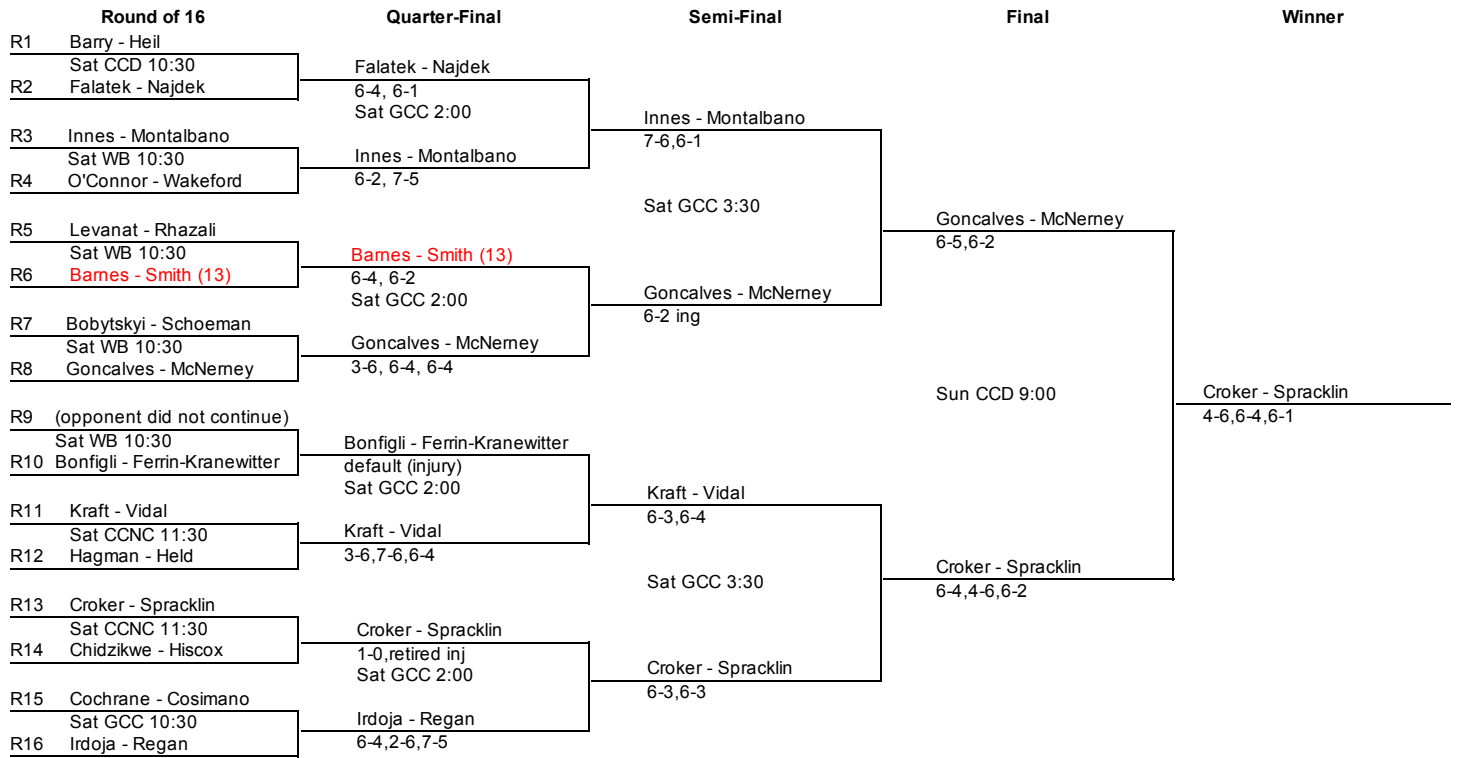

APTA Men's Nationals
Thursday, Mar 3 - Sunday, Mar 6, 2016

32 Reprive Draw