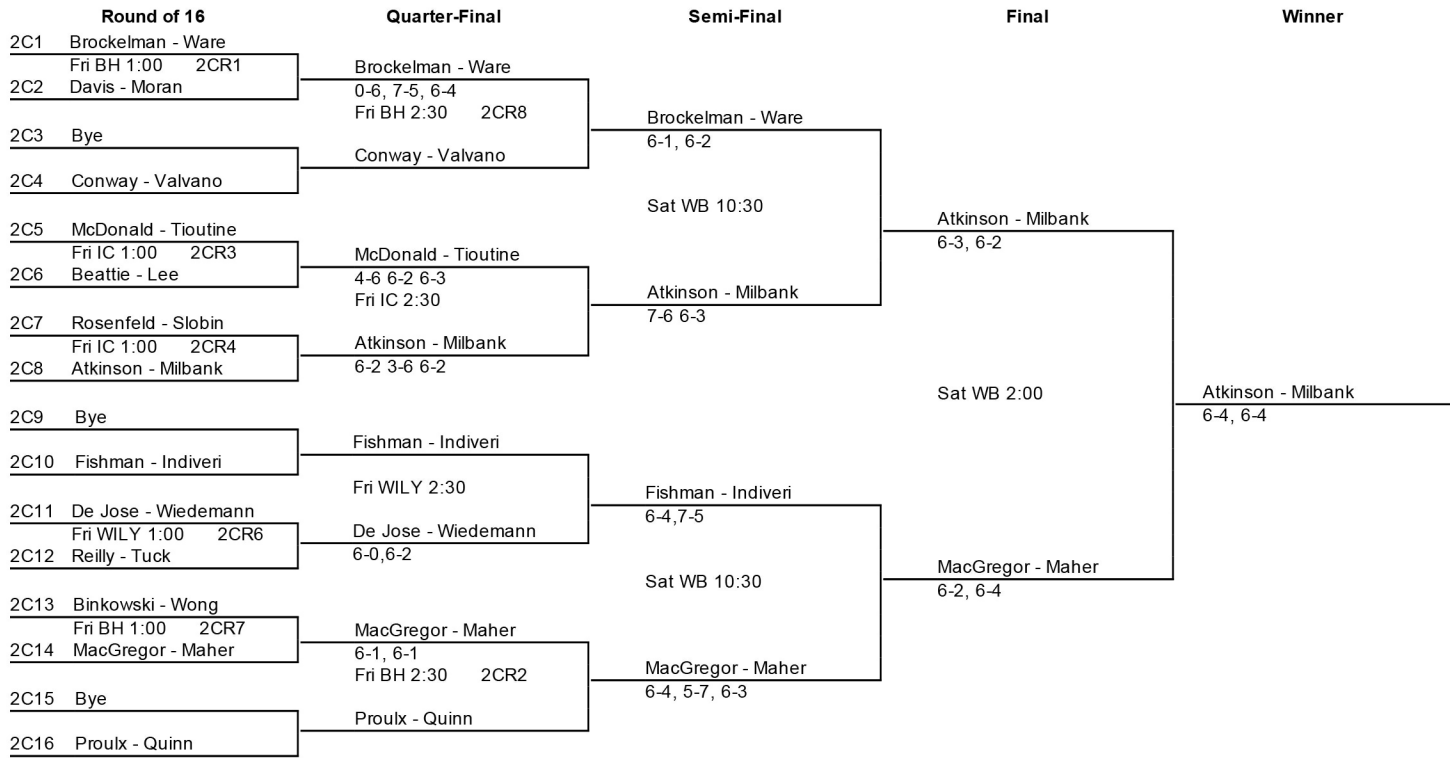

APTA Men's Nationals
Thursday, Mar 3 - Saturday, Mar 5, 2016

Round of 256 Consolation Draw