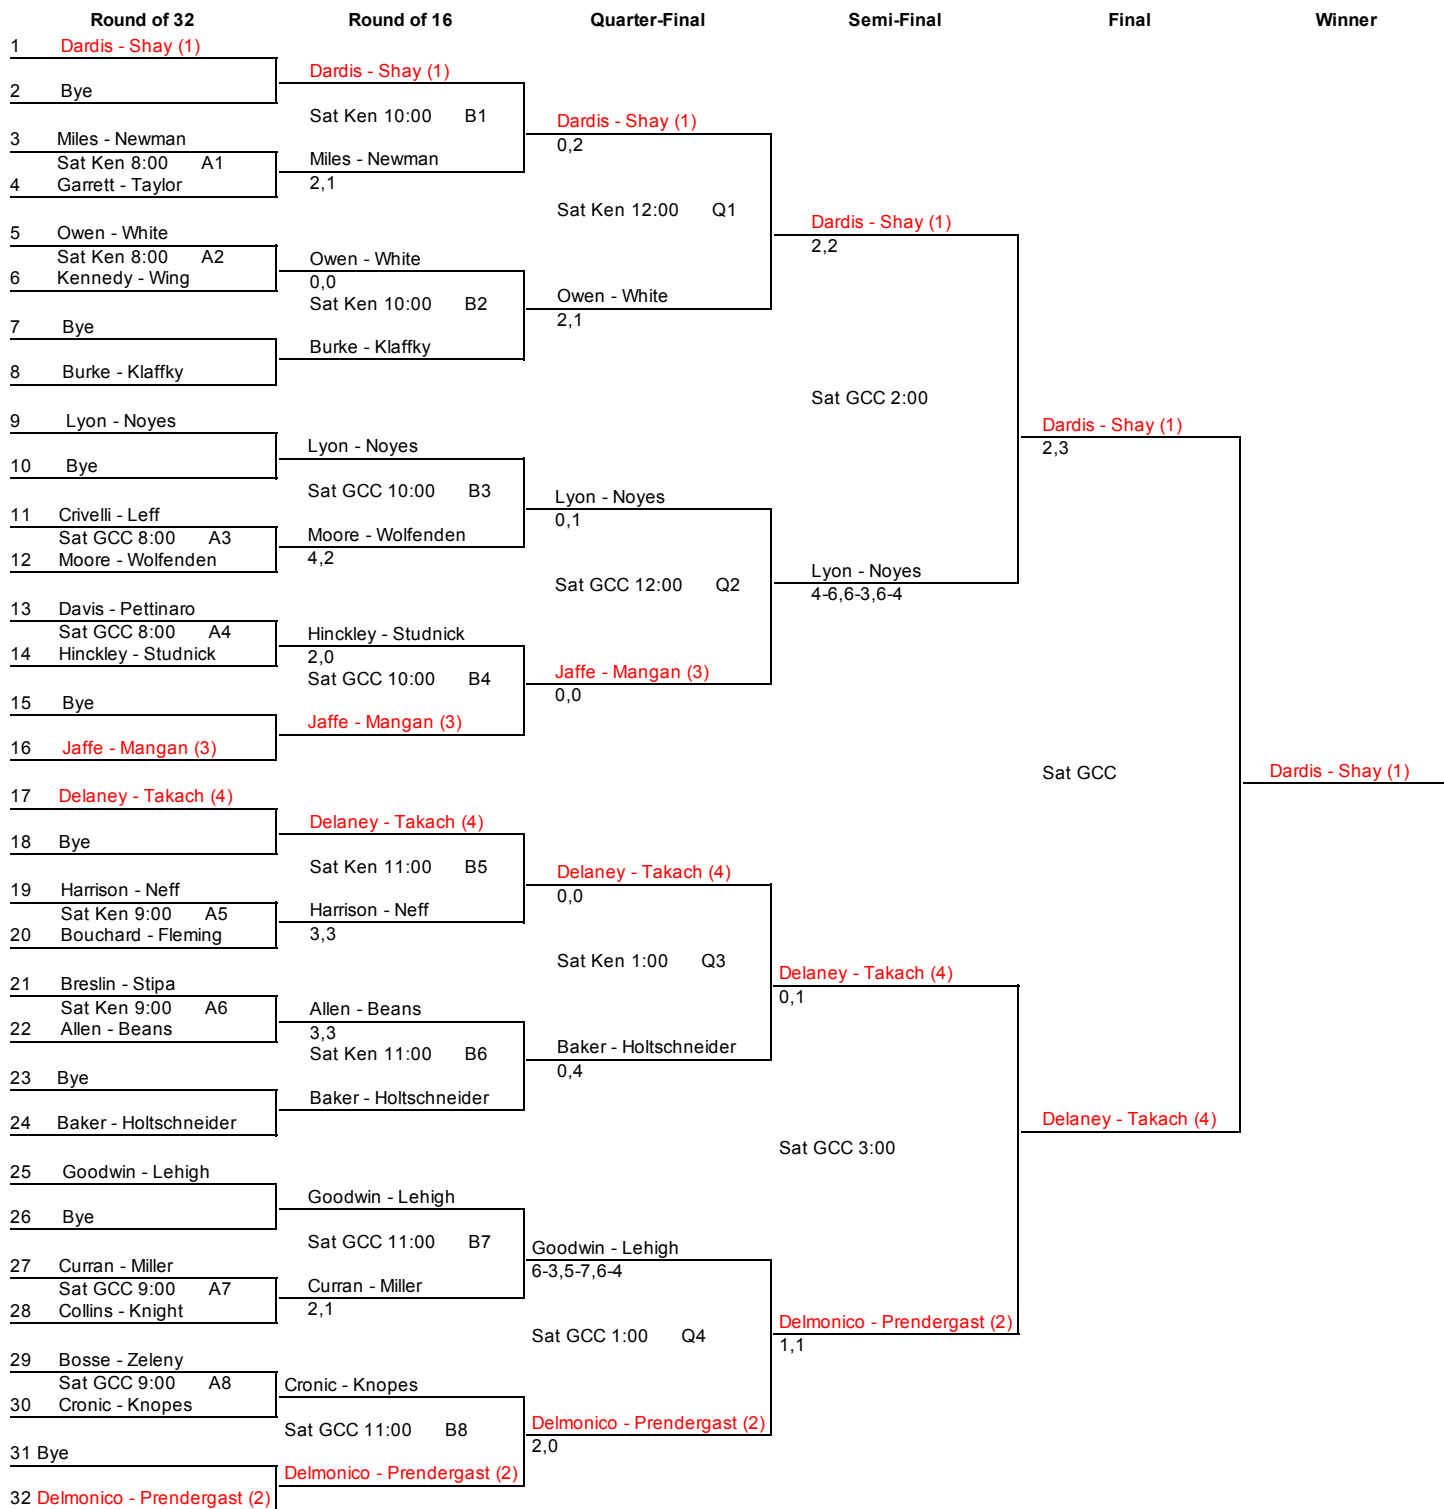

APTA Women's 45+ Nationals  
 Friday, Feb 26 - Saturday, Feb 27, 2016

Main Draw

APTA Women's 45+ Nationals  
Friday, Feb 26 - Saturday, Feb 27, 2016

Quarter Reprive Draw

APTA Women's 45+ Nationals  
Friday, Feb 26 - Saturday, Feb 27, 2016