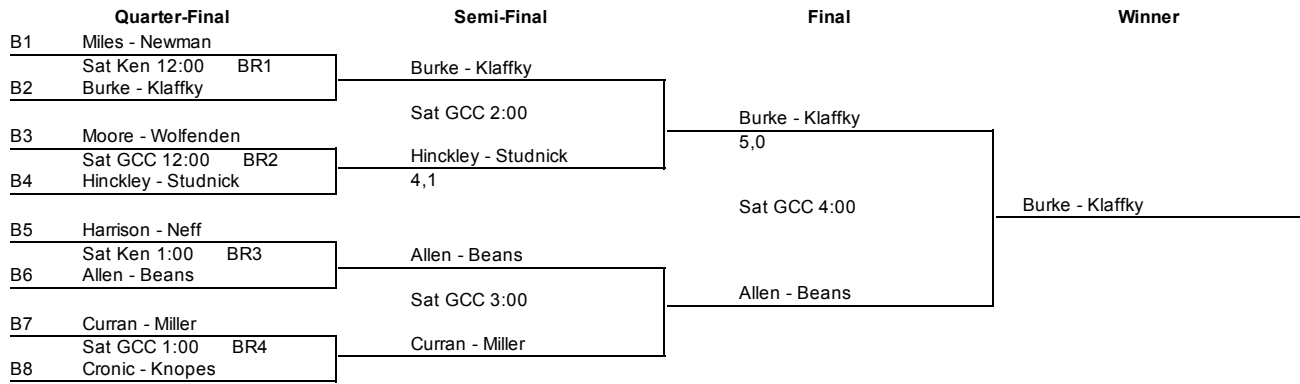

APTA Women's 45+ Nationals
Friday, Feb 26 - Saturday, Feb 27, 2016

16 Consolation Draw