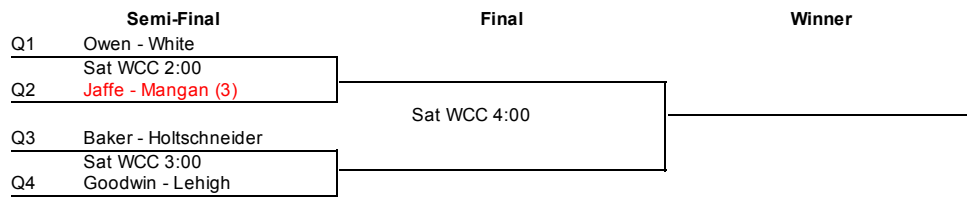

APTA Women's 45+ Nationals  
 Friday, Feb 26 - Saturday, Feb 27, 2016

Main Draw

APTA Women's 45+ Nationals  
Friday, Feb 26 - Saturday, Feb 27, 2016

Quarter Reprive Draw

APTA Women's 45+ Nationals  
Friday, Feb 26 - Saturday, Feb 27, 2016