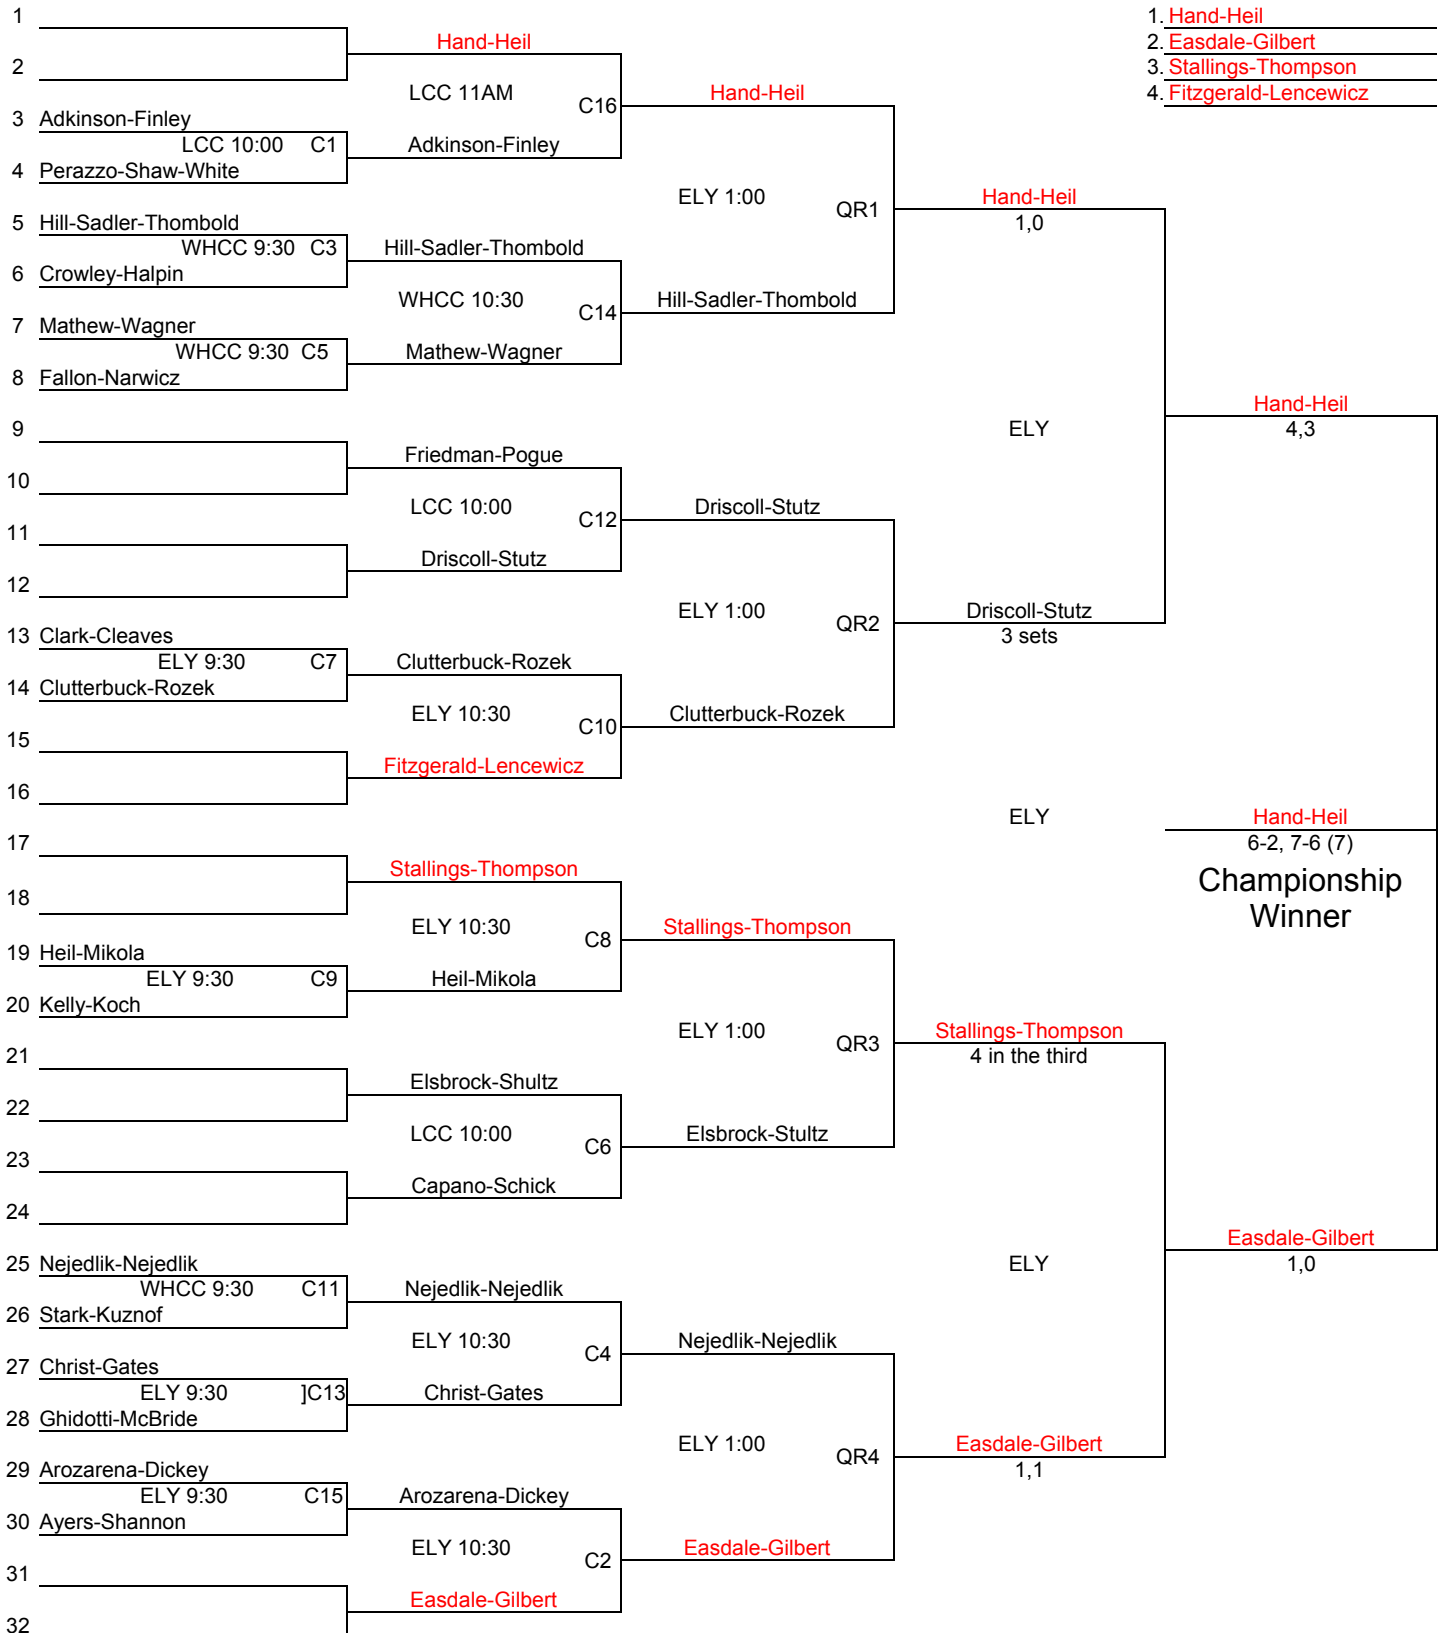

Columbus Women's PCQ

Friday, February 5, 2016

Main Draw

Seeded Teams

1. Hand-Heil
2. Easdale-Gilbert
3. Stallings-Thompson
4. Fitzgerald-Lencewicz

Columbus Women's PCQ

Friday, February 5, 2016

Consolation