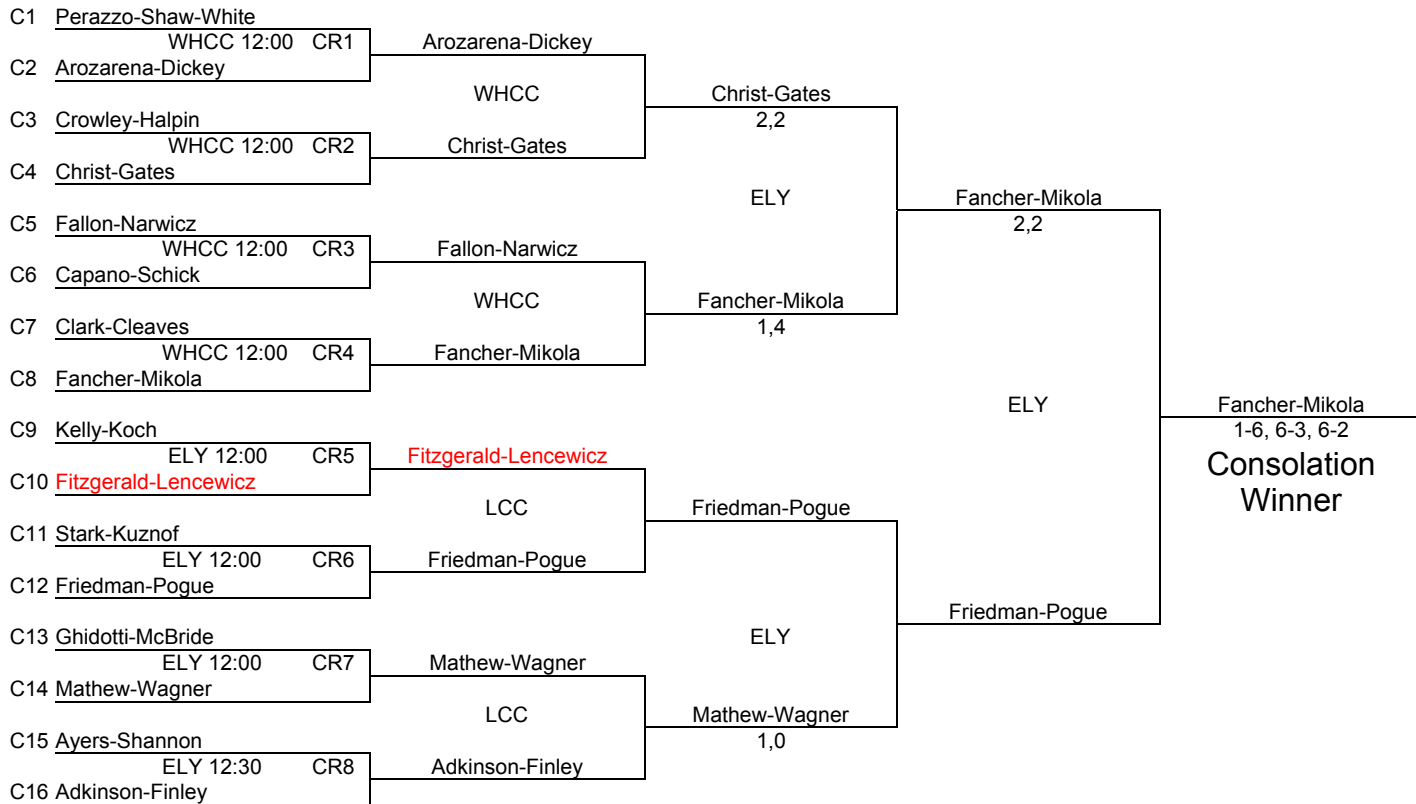

Columbus Women's PCQ

Friday, February 5, 2016

Main Draw

Seeded Teams

1. Hand-Heil
2. Easdale-Gilbert
3. Stallings-Thompson
4. Fitzgerald-Lencewicz

Columbus Women's PCQ

Friday, February 5, 2016

Consolation