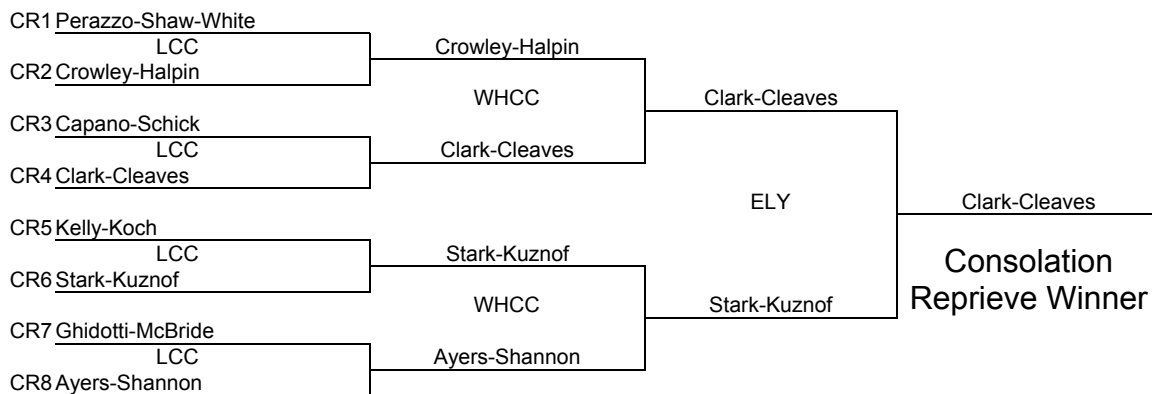

Columbus Women's PCQ

Friday, February 5, 2016

Main Draw

Seeded Teams

1. Hand-Heil
2. Easdale-Gilbert
3. Stallings-Thompson
4. Fitzgerald-Lencewicz

Columbus Women's PCQ

Friday, February 5, 2016

Consolation

Consolation Reprive

Quarter Reprive