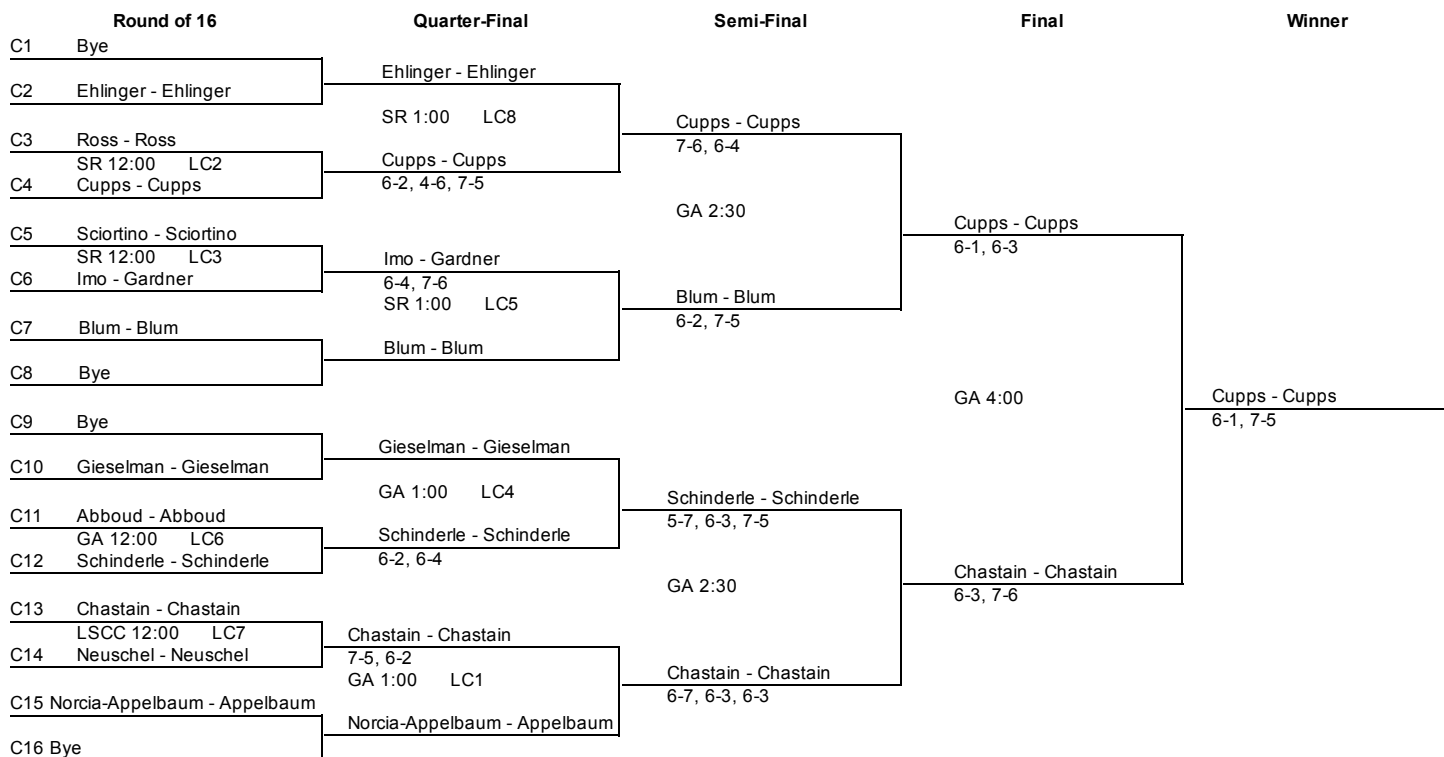

IL Married Mixed "A minus" Draw
Saturday, March 12, 2016

Consolation Draw