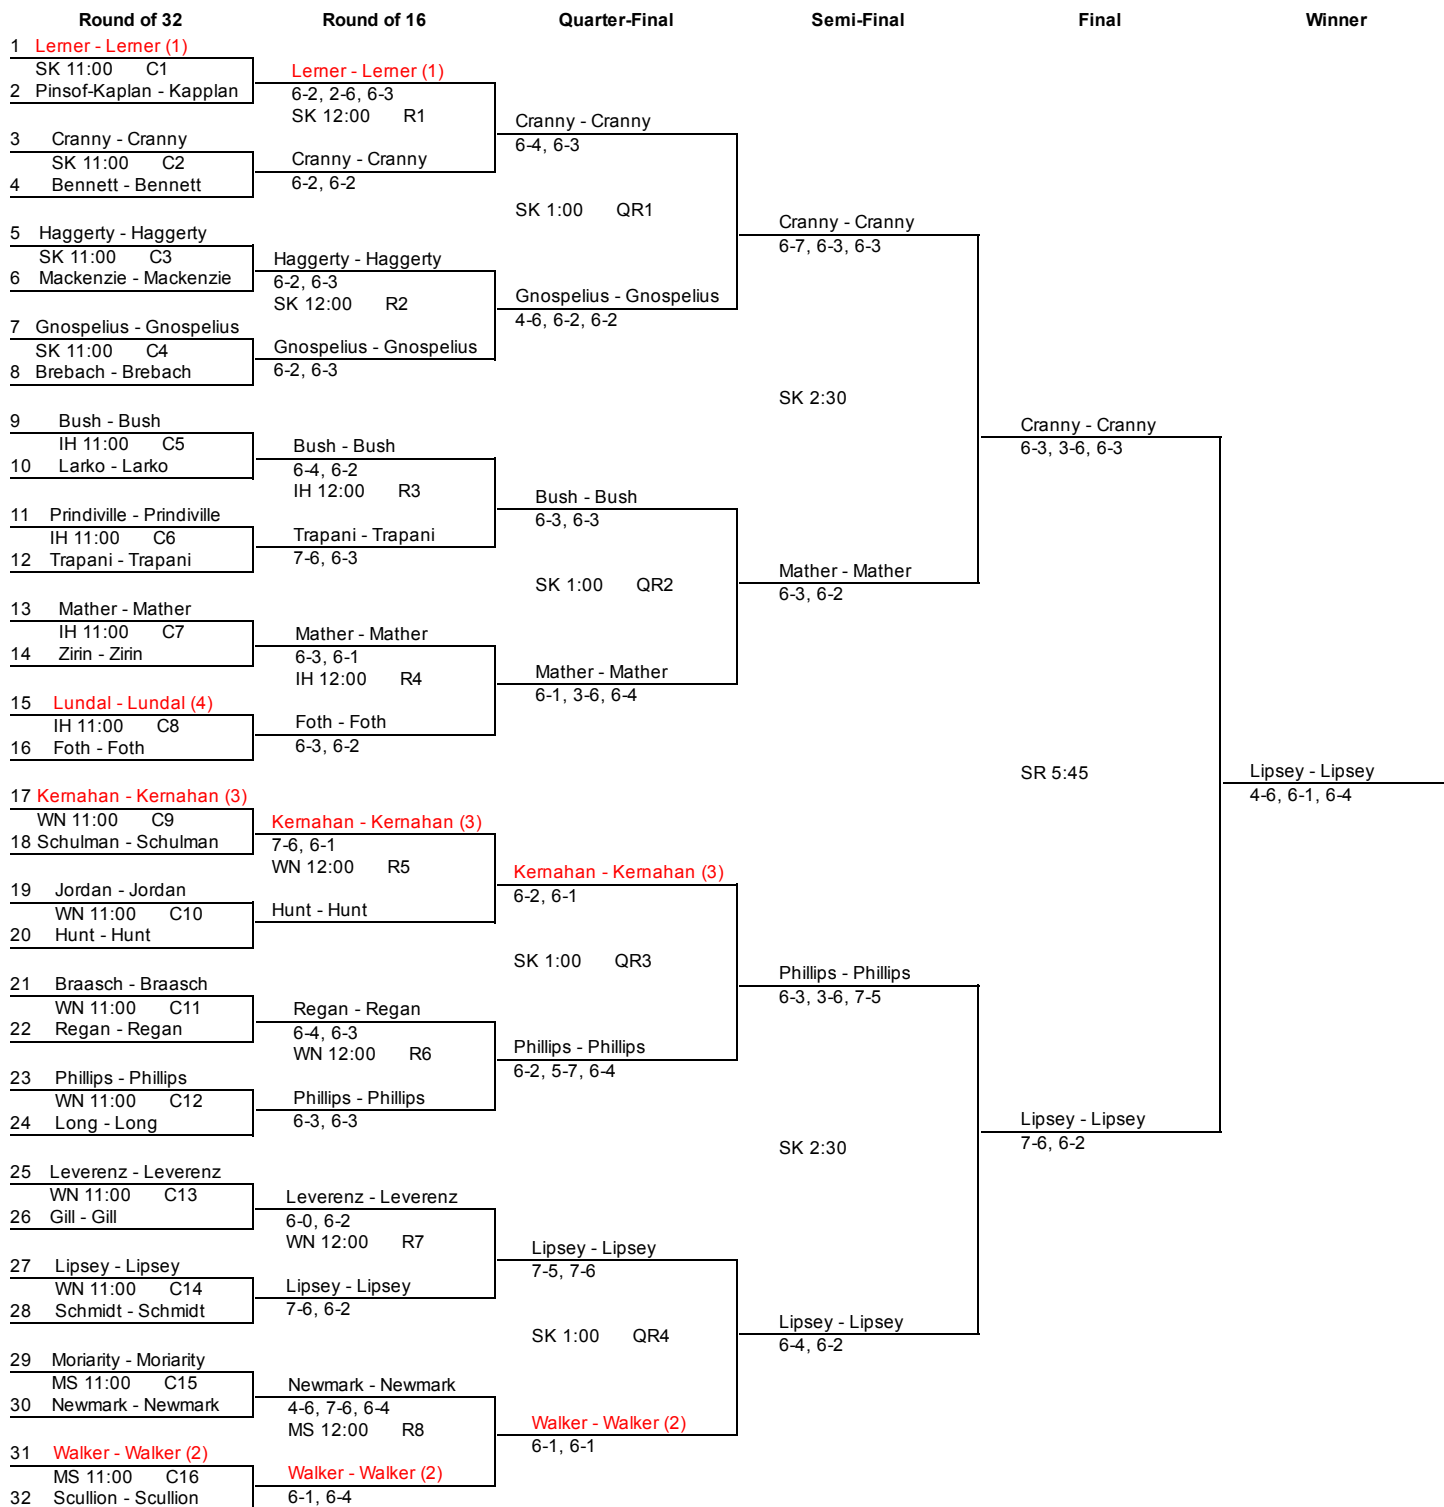

IL Married Mixed "B" Draw
Saturday, March 12, 2016

Main Draw

IL Married Mixed "B" Draw
Saturday, March 12, 2016

Quarter Reprive Draw

Semi-Final		Final	Winner
QR1	Gnospeilius - Gnospeilius WN 2:30	Gnospeilius - Gnospeilius 6-2, 6-0 WN 4:00	Walker - Walker (2) 6-3, 6-2
QR2	Bush - Bush		
QR3	Kemahan - Kemahan (3) WN 2:30	Walker - Walker (2) 5-7, 6-1, 7-6	
QR4	Walker - Walker (2)		

IL Married Mixed "B" Draw
Saturday, March 12, 2016

Reprieve Draw

	Quarter-Final	Semi-Final	Final	Winner
R1	Lemer - Lemer (1) WN 1:00	Haggerty - Haggerty 6-1, 6-4 WN 2:30	Haggerty - Haggerty 7-5, 6-1 WN 4:00	Leverenz - Leverenz 4-6, 7-6, 7-6
R2	Haggerty - Haggerty			
R3	Trapani - Trapani WN 1:00	Trapani - Trapani 2-6, 6-1, 6-4		
R4	Foth - Foth			
R5	Hunt - Hunt MS 1:00	Regan - Regan 6-3, 7-5 WN 2:30	Leverenz - Leverenz 1-6, 6-4, 6-3	
R6	Regan - Regan			
R7	Leverenz - Leverenz MS 1:00	Leverenz - Leverenz 6-0, 6-1		
R8	Newmark - Newmark			