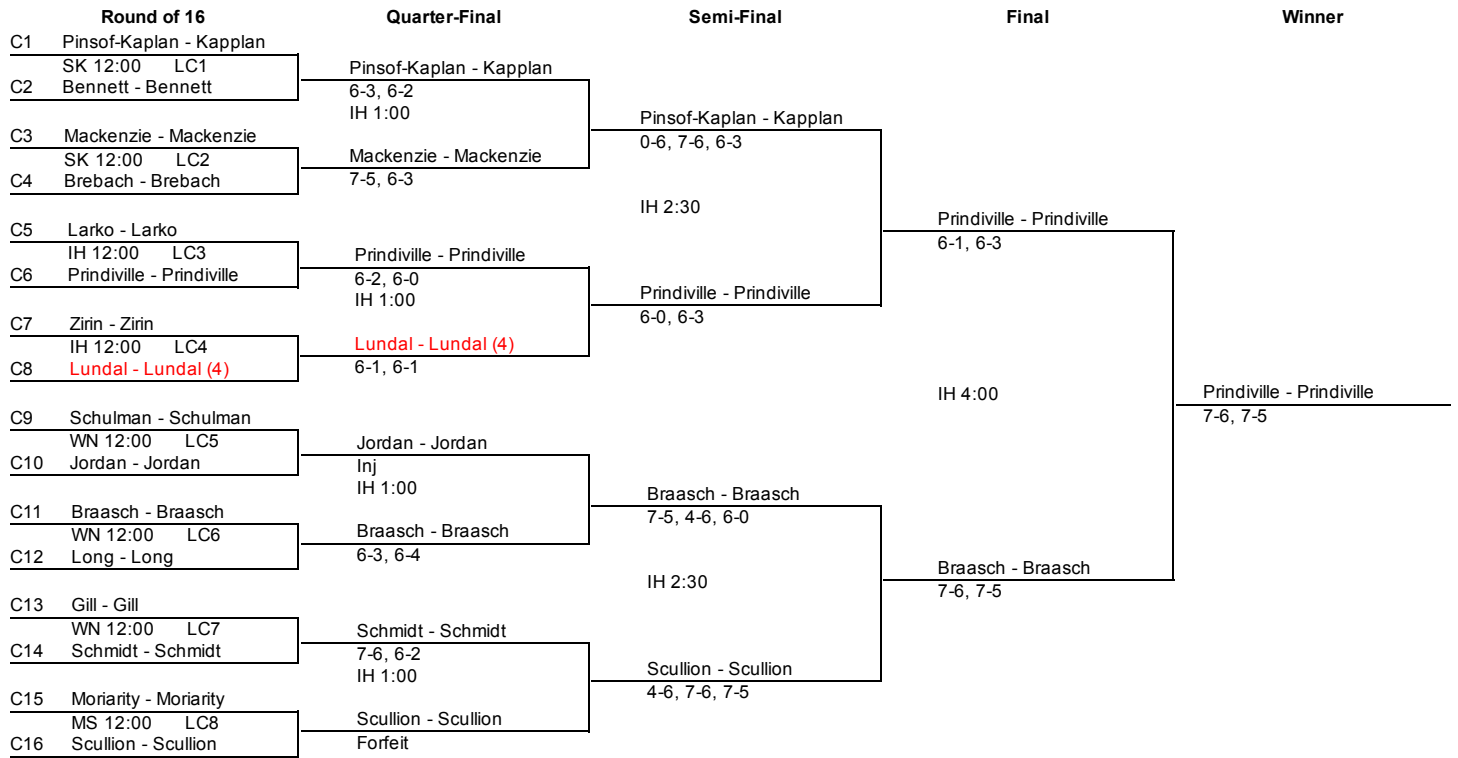

IL Married Mixed "B" Draw
Saturday, March 12, 2016

Consolation Draw