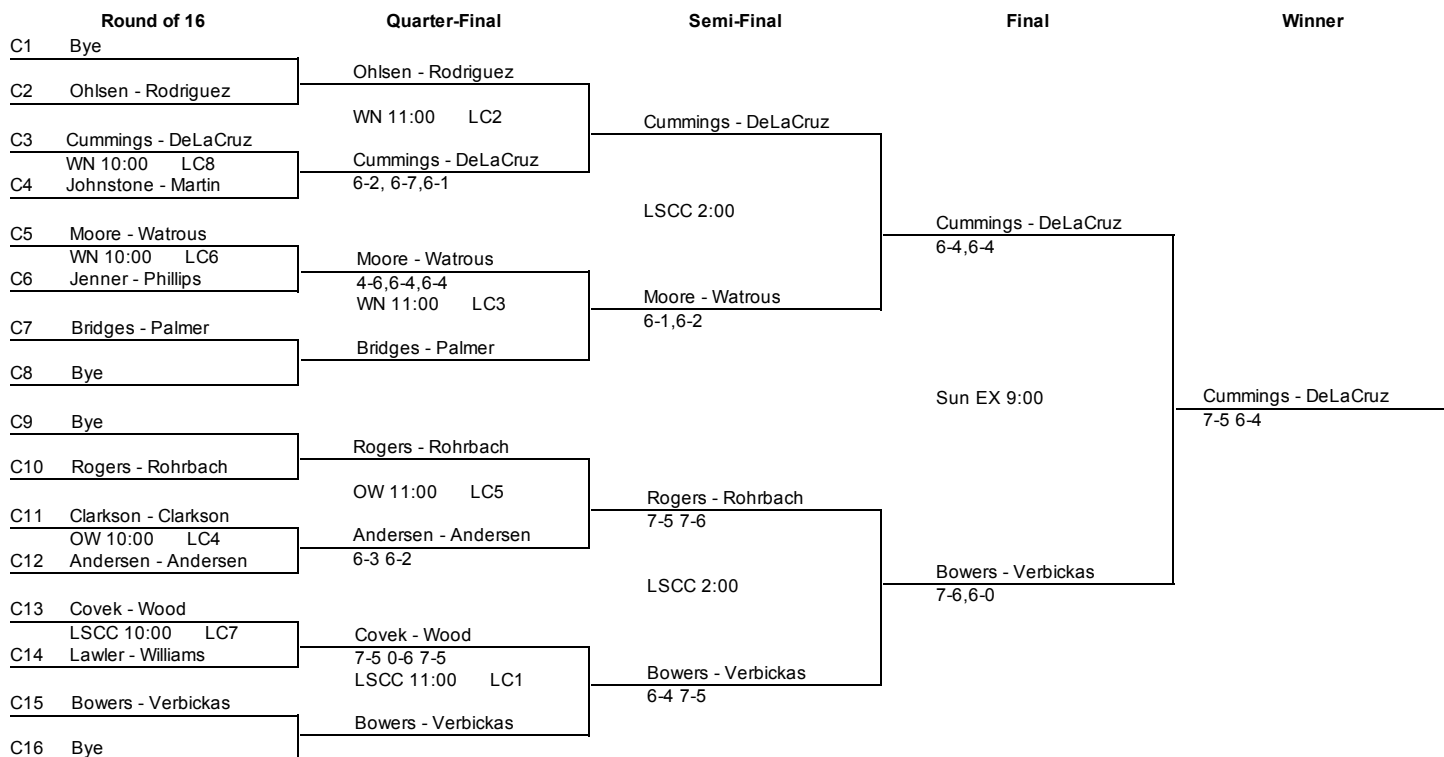

IL State Men's Championship
Saturday, Jan 30 - Sunday, Jan 31, 2016

Consolation Draw