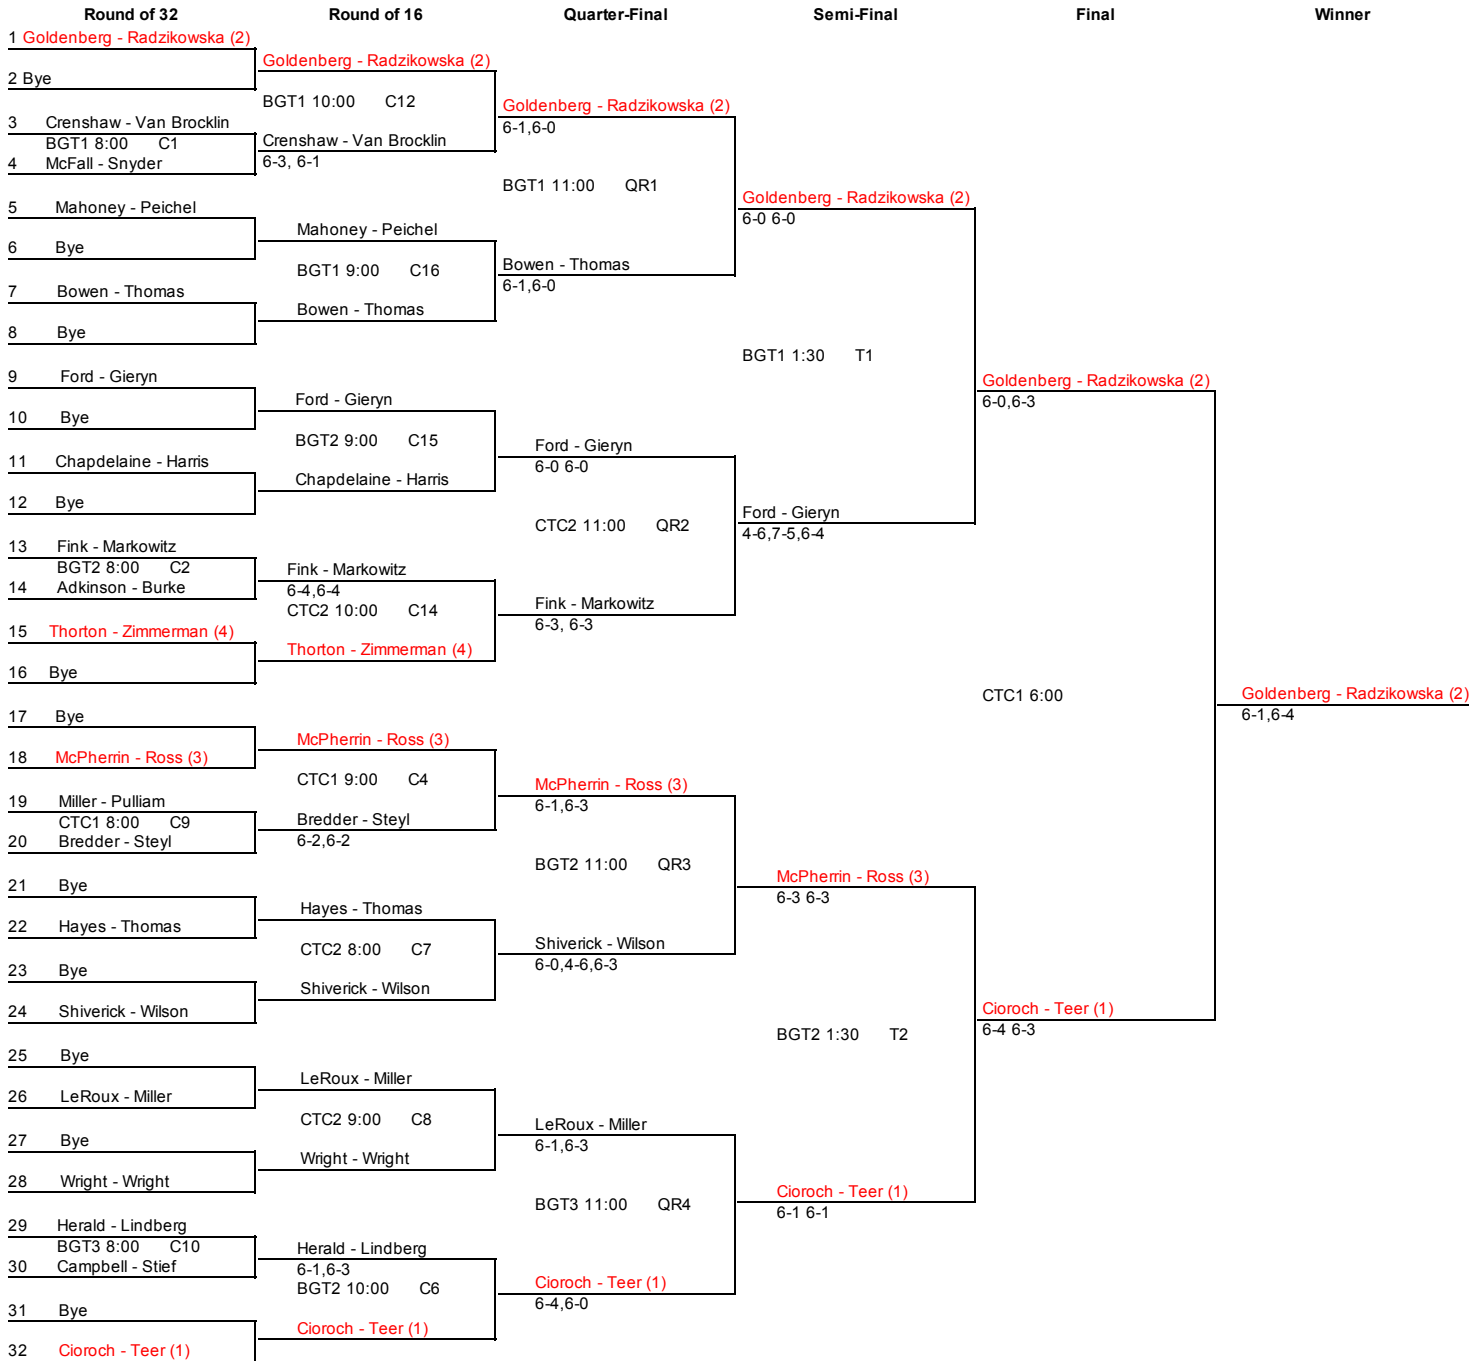

Peachtree Invitational Women's Open
Friday, February 19, 2016

Main Draw

Peachtree Invitational Women's Open
Friday, February 19, 2016

Third Place Playoff Draw

	Final	Winner
T1	Ford - Gieryn	
	CTC1 4:00	McPherin - Ross (3)
T2	McPherin - Ross (3)	6-1,6-3

Peachtree Invitational Women's Open
Friday, February 19, 2016

Quarter Reprive Draw

	Semi-Final	Final	Winner
QR1	Bowen - Thomas		
	CTC1 1:30	Bowen - Thomas	
QR2	Fink - Markowitz	Def	
		BGT2 4:00	Bowen - Thomas
QR3	Shiverick - Wilson		7-6,6-7,6-3
	CTC2 1:30	Shiverick - Wilson	
QR4	LeRoux - Miller	6-3,7-5	

Peachtree Invitational Women's Open
Friday, February 19, 2016

Consolation Draw

Peachtree Invitational Women's Open
Friday, February 19, 2016

Consolation Reprieve Draw

	Semi-Final	Final	Winner
CR1	Bredder - Steyl BGT2 2:45	Herald - Lindberg 7-6, 6-4 BGT2 4:30	Herald - Lindberg 6-3, 6-2
CR2	Herald - Lindberg		
CR3	Campbell - Stief CTC2 2:45	Mahoney - Peichel 6-3, 6-1	
CR4	Mahoney - Peichel		