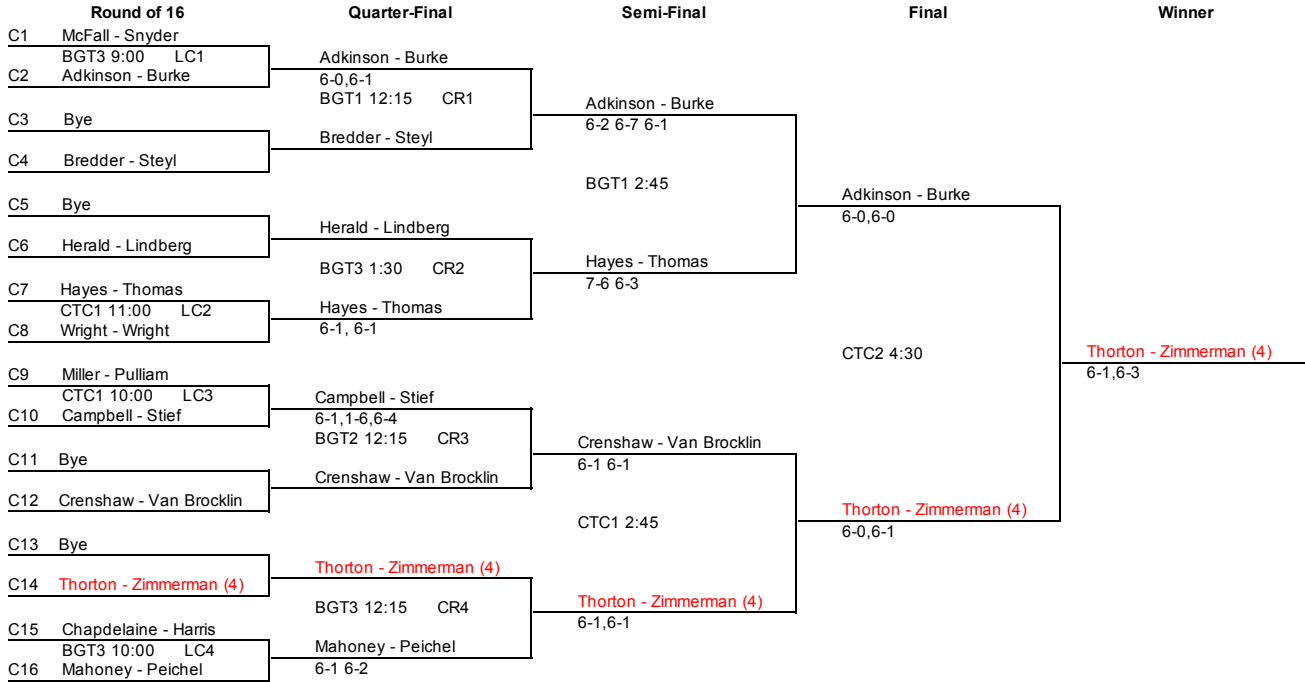

Peachtree Invitational Women's Open
Friday, February 19, 2016

Main Draw

Peachtree Invitational Women's Open
Friday, February 19, 2016

Third Place Playoff Draw

	Final	Winner
T1	Ford - Gieryn	
	CTC1 4:00	McPherin - Ross (3)
T2	McPherin - Ross (3)	6-1,6-3

Peachtree Invitational Women's Open
Friday, February 19, 2016

Quarter Reprive Draw

	Semi-Final	Final	Winner
QR1	Bowen - Thomas		
	CTC1 1:30	Bowen - Thomas	
QR2	Fink - Markowitz	Def	
		BGT2 4:00	Bowen - Thomas
QR3	Shiverick - Wilson		7-6,6-7,6-3
	CTC2 1:30	Shiverick - Wilson	
QR4	LeRoux - Miller	6-3,7-5	

Peachtree Invitational Women's Open
Friday, February 19, 2016

Consolation Draw

Peachtree Invitational Women's Open
Friday, February 19, 2016

Consolation Reprieve Draw

	Semi-Final	Final	Winner
CR1	Bredder - Steyl BGT2 2:45	Herald - Lindberg 7-6, 6-4 BGT2 4:30	Herald - Lindberg 6-3, 6-2
CR2	Herald - Lindberg		
CR3	Campbell - Stief CTC2 2:45	Mahoney - Peichel 6-3, 6-1	
CR4	Mahoney - Peichel		