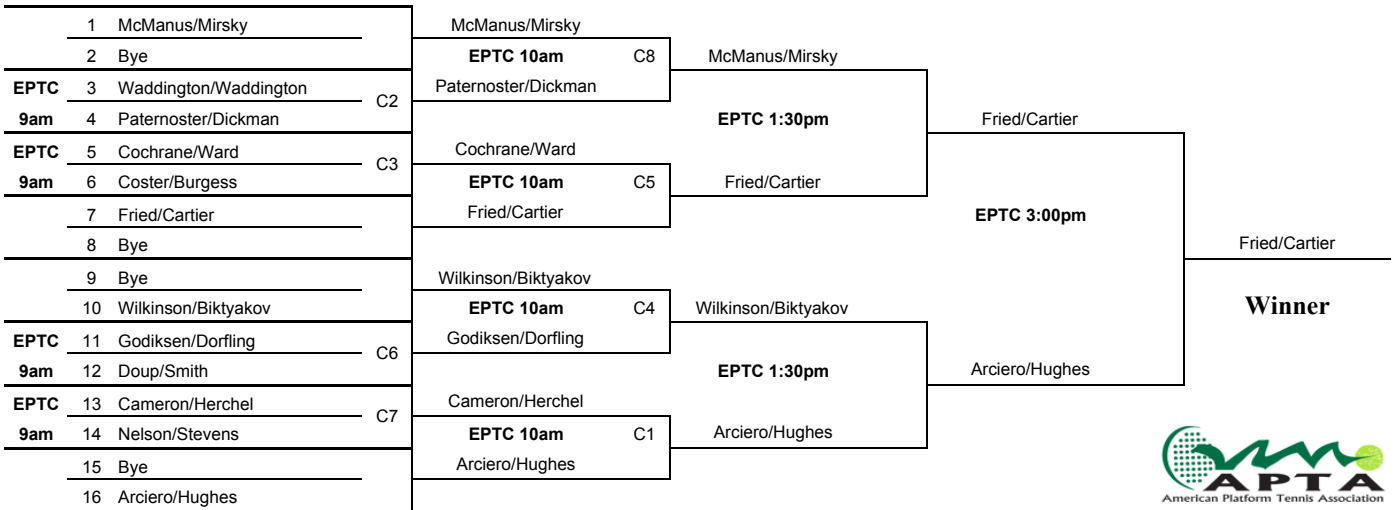

**CT Shoreline Men's Viking PCQ  
January 16, 2016**

Seeded Players  
 1 McManus/Mirsky  
 2 Arciero/Hughes

**Main Draw**

**3rd-4th Play-Off**

**Consolation 11AM**

**Consolation Reprive 12:30PM**