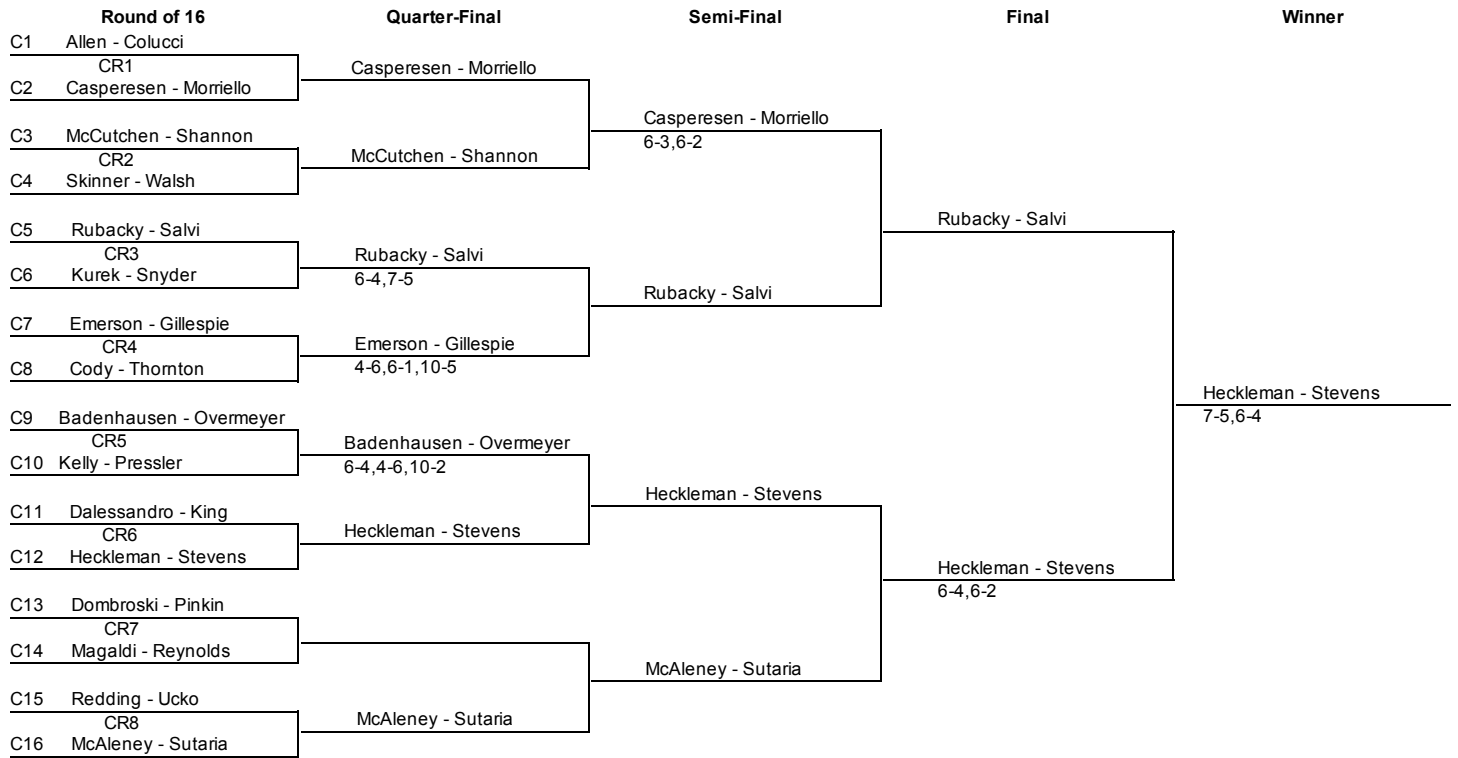

Short Hills Invitational Women's B
Friday, February 5, 2016

Consolation Draw