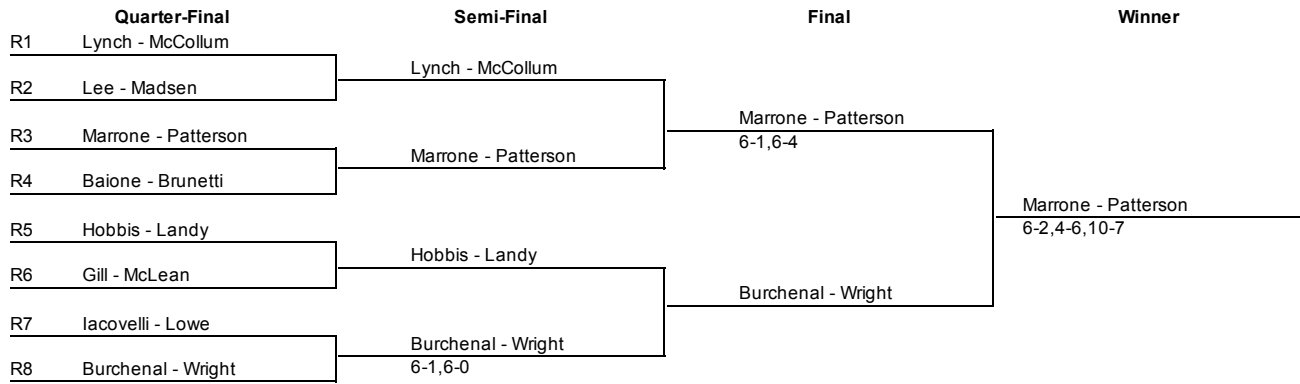

Short Hills Invitational Women's B
Friday, February 5, 2016

Main Draw

Short Hills Invitational Women's B
Friday, February 5, 2016

Reprieve Draw

Short Hills Invitational Women's B
 Friday, February 5, 2016