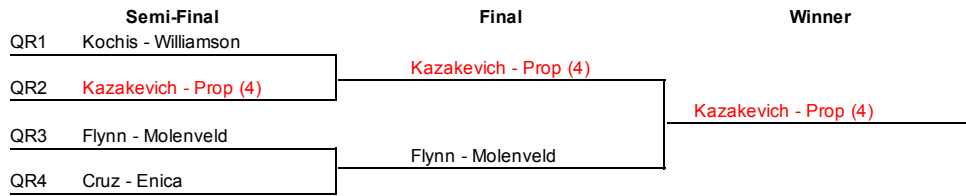

Short Hills Invitational Women
 Saturday, Feb 6 - Sunday, Feb 7, 2016

Main Draw

Short Hills Invitational Women
Saturday, Feb 6 - Sunday, Feb 7, 2016

Quarter Reprive Draw

Short Hills Invitational Women
Saturday, Feb 6 - Sunday, Feb 7, 2016