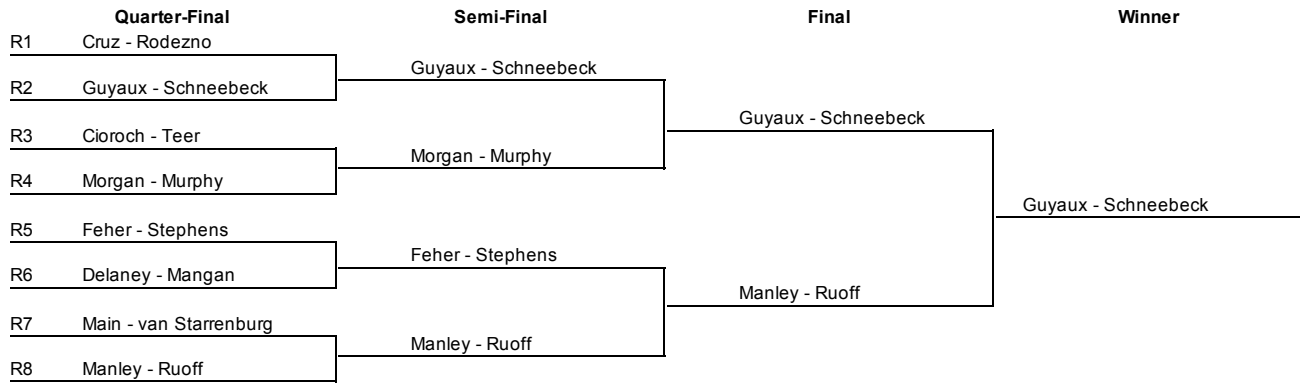

Short Hills Invitational Women
Saturday, Feb 6 - Sunday, Feb 7, 2016

Reprive Draw