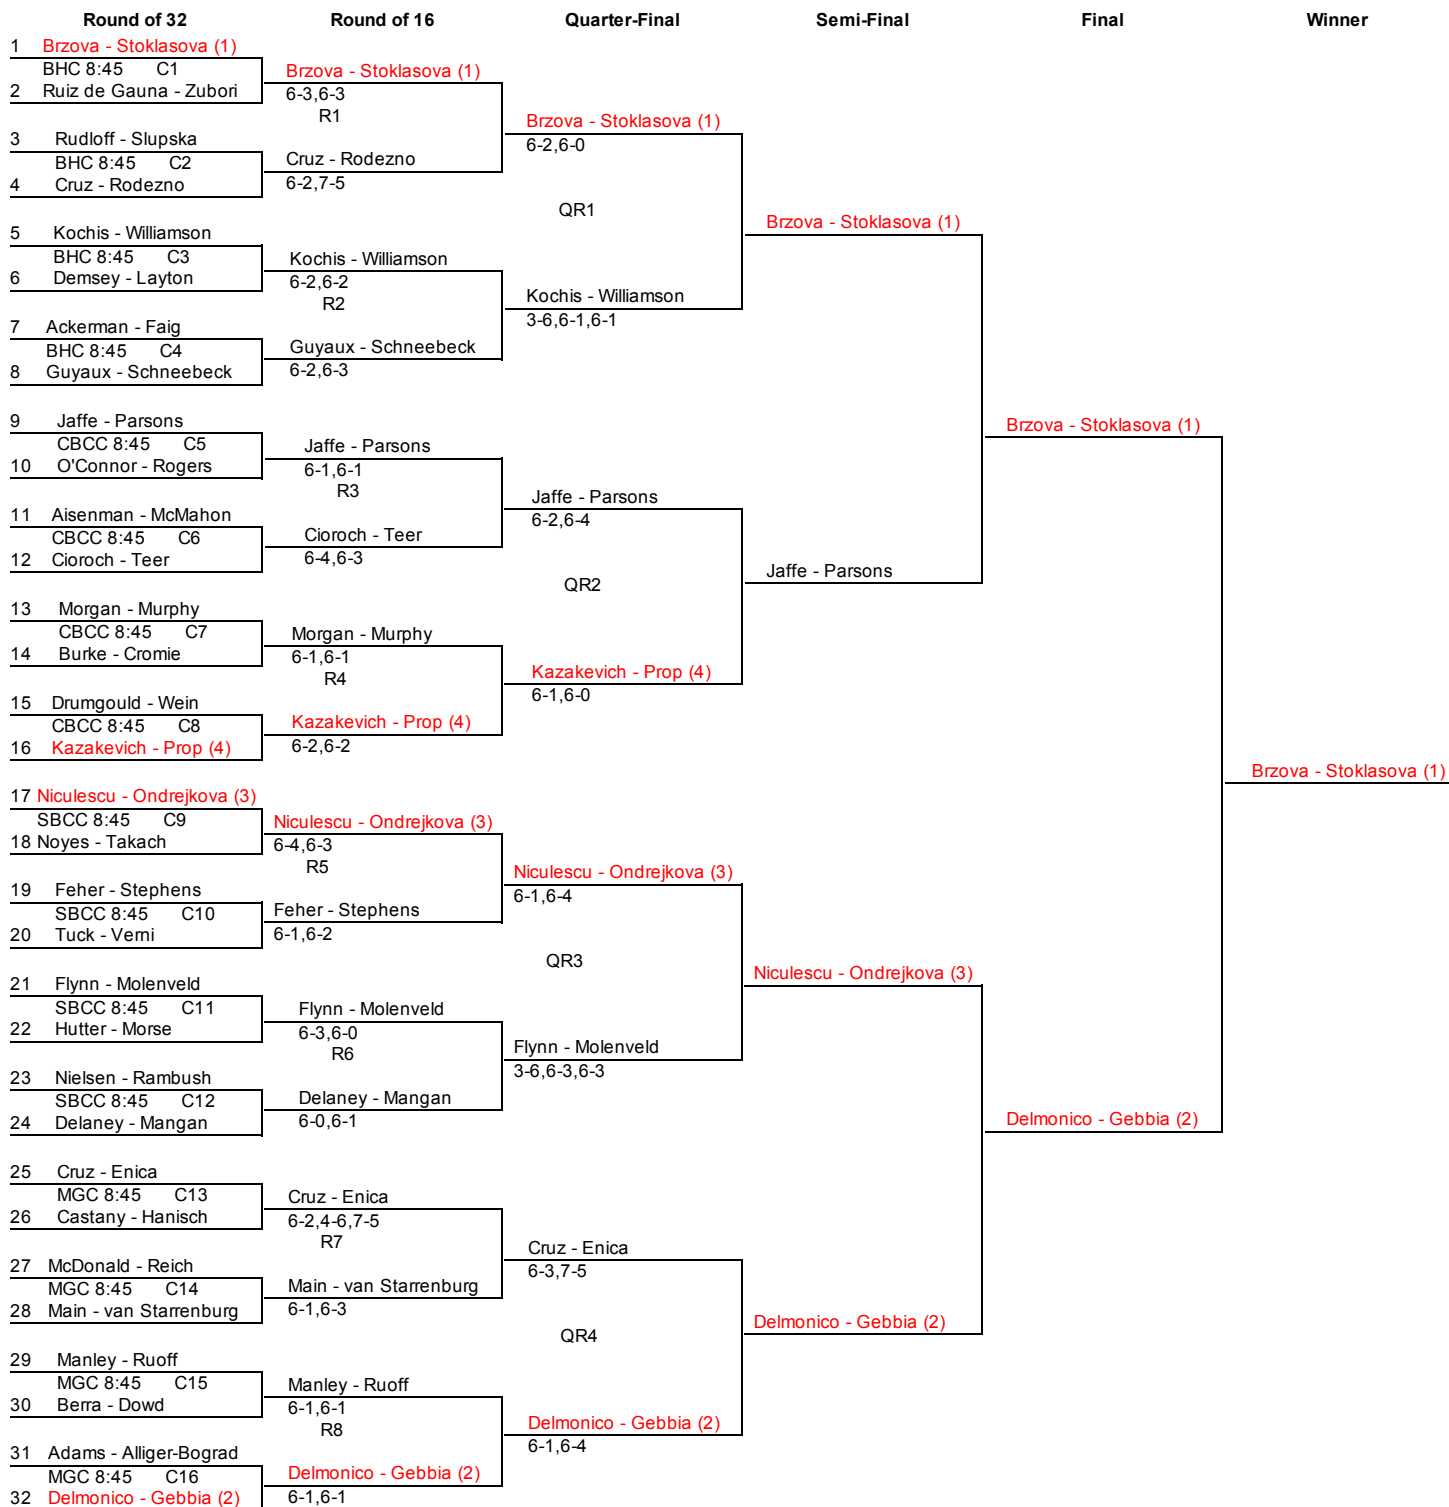

Short Hills Invitational Women
 Saturday, Feb 6 - Sunday, Feb 7, 2016

Main Draw

Short Hills Invitational Women
Saturday, Feb 6 - Sunday, Feb 7, 2016

Quarter Reprive Draw

Short Hills Invitational Women
Saturday, Feb 6 - Sunday, Feb 7, 2016