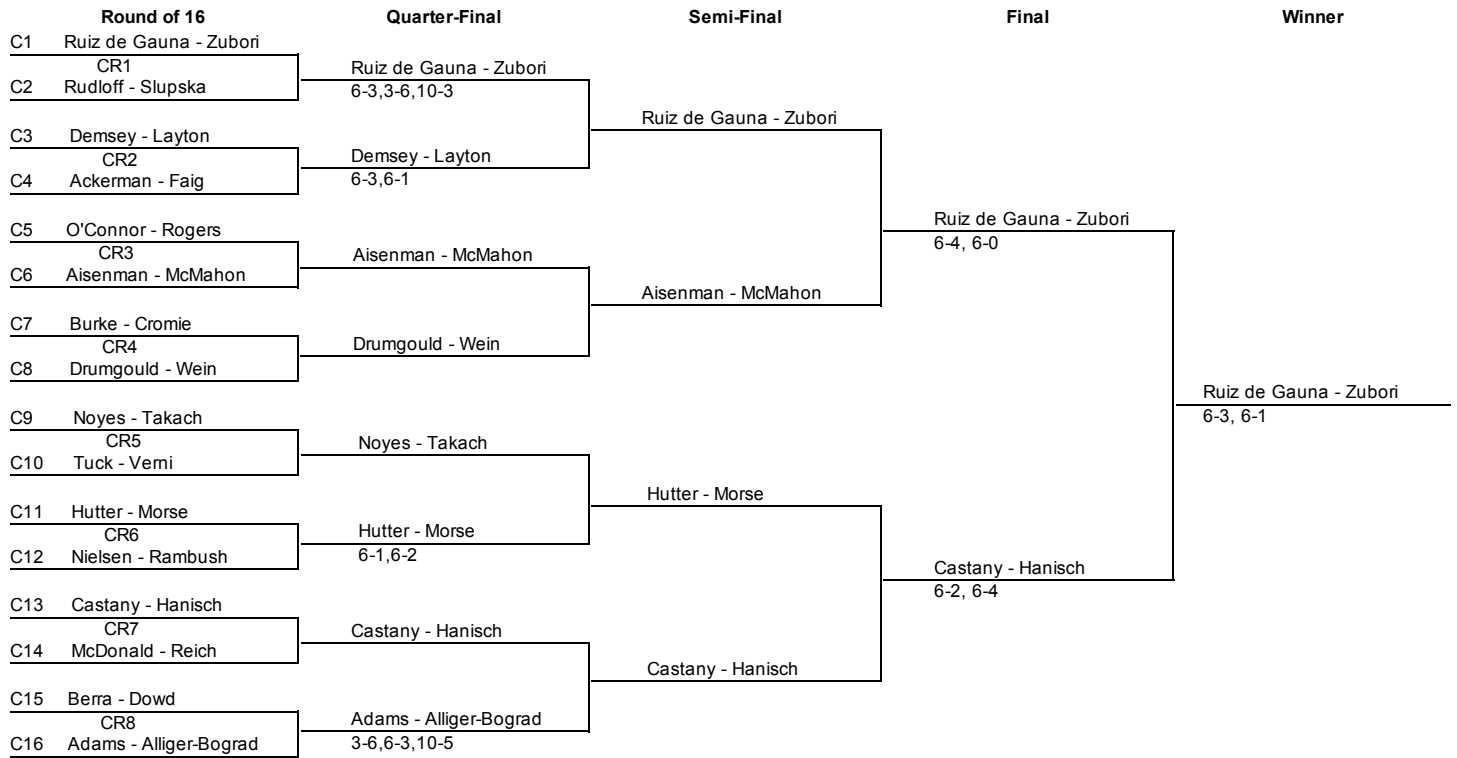

Short Hills Invitational Women
Saturday, Feb 6 - Sunday, Feb 7, 2016

Consolation Draw