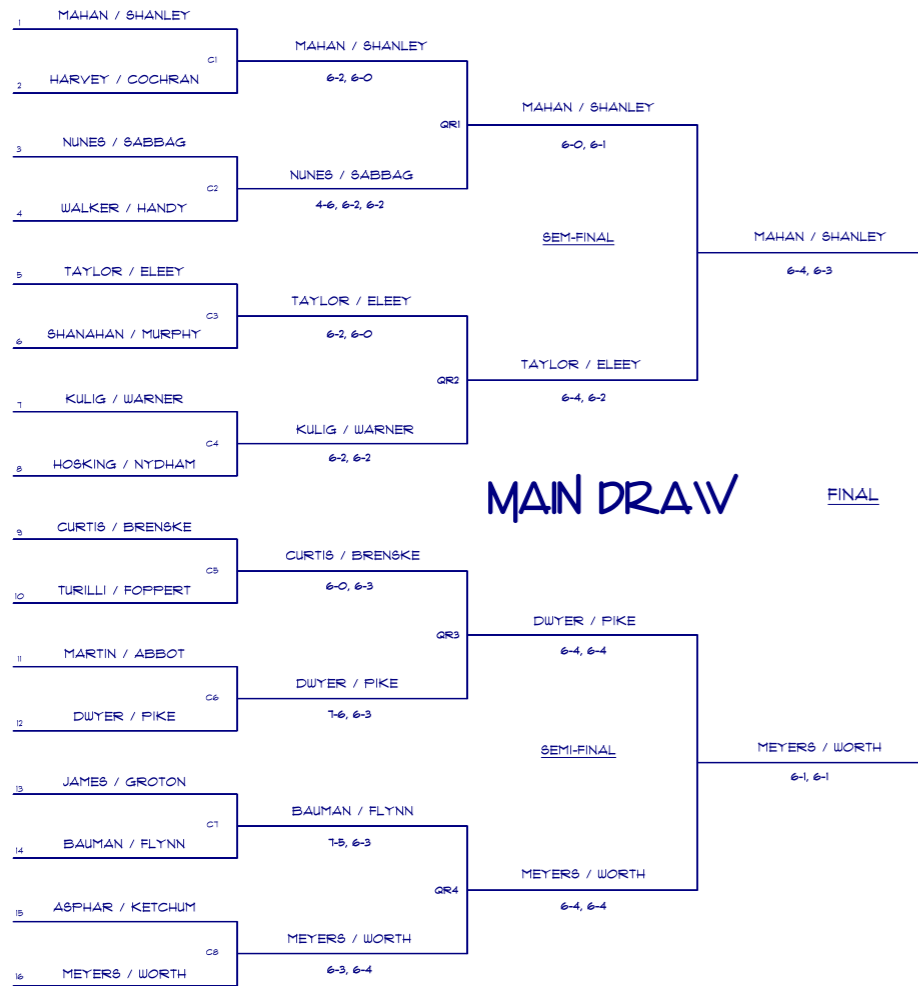

2017 WOMENS DOUBLES PLATFORM TENNIS TOURNAMENT

SUNDAY, 26 FEBRUARY

HOSTED BY:
CONANICUT YACHT CLUB
JAMESTOWN, RI
NEWPORT COUNTRY CLUB
NEWPORT, RI

HEATHER MAHAN / SAGE SHANLEY

2017 CHAMPIONS

REGION II

MARTIN / ABBOT