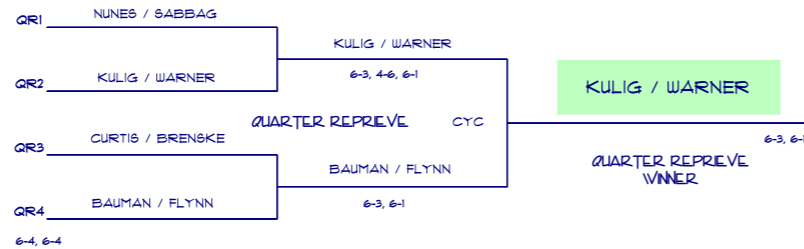

2017 WOMENS DOUBLES PLATFORM TENNIS TOURNAMENT

SUNDAY, 26 FEBRUARY

HOSTED BY:
CONANICUT YACHT CLUB
JAMESTOWN, RI
NEWPORT COUNTRY CLUB
NEWPORT, RI

HEATHER MAHAN / SAGE SHANLEY

2017 CHAMPIONS

REGION II

MARTIN / ABBOT

CONSOLATION WINNER

JAMES / GROTON

CONSOLATION REPREVE WINNER

MAAGICAL
ST. MAARTEN

St. Martin
the friendly island French Caribbean