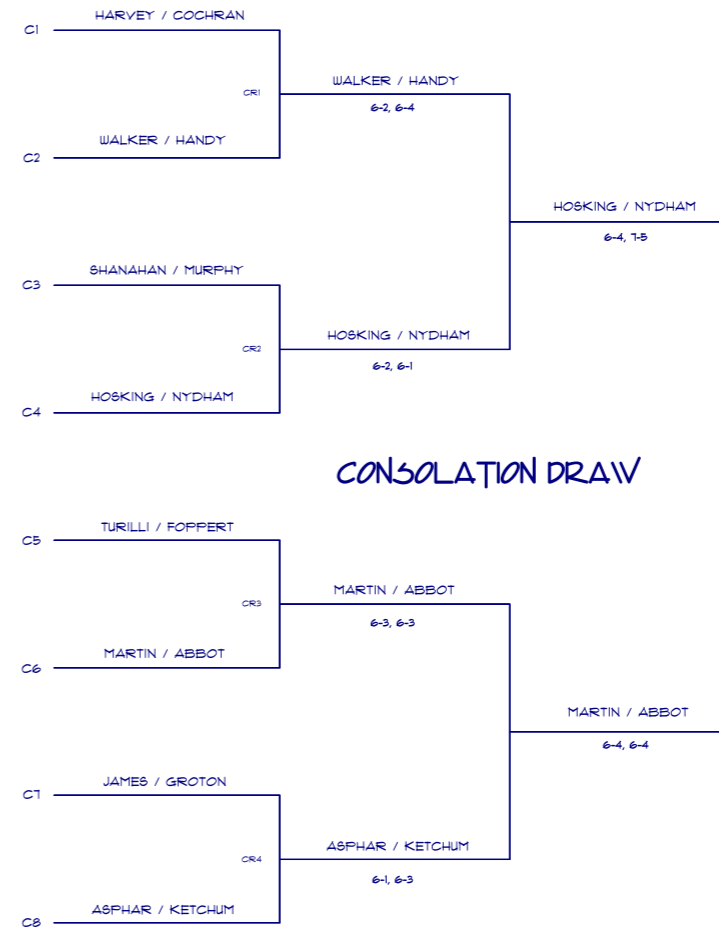

2017 WOMENS DOUBLES PLATFORM TENNIS TOURNAMENT

SUNDAY, 26 FEBRUARY

HOSTED BY:
CONANICUT YACHT CLUB
JAMESTOWN, RI
NEWPORT COUNTRY CLUB
NEWPORT, RI

HEATHER MAHAN / SAGE SHANLEY

2017 CHAMPIONS

REGION II

MARTIN / ABBOT