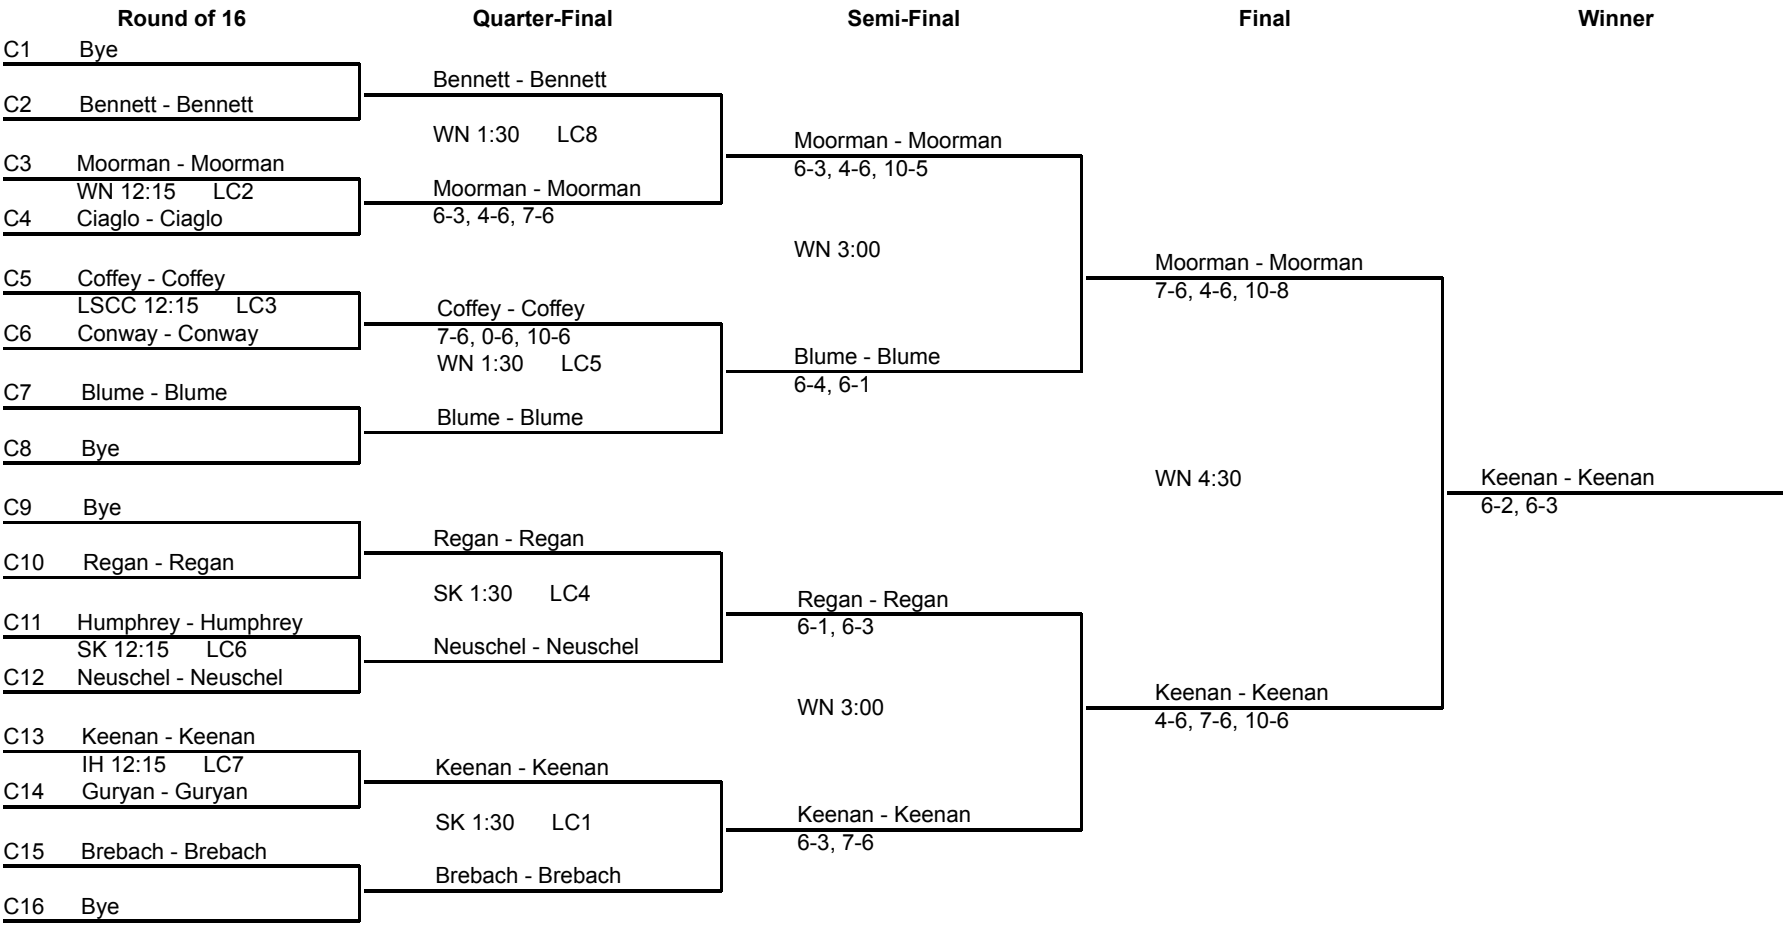

IL Married Mixed B Flight
Saturday, March 3, 2018

Quarter Reprieve Draw

Semi-Final	Final	Winner
QR1 Prindville - Prindville IH 3:00	Powell - Powell 6-3, 6-7, 10-8 IH 4:30	Leonard - Leonard retired
QR2 Powell - Powell		
QR3 Leonard - Leonard IH 3:00	Leonard - Leonard 6-1, 7-5	Leonard - Leonard retired
QR4 Imo - Gardner (2)		

IL Married Mixed B Flight
Saturday, March 3, 2018

Reprieve Draw

IL Married Mixed B Flight
 Saturday, March 3, 2018

Consolation Draw

IL Married Mixed B Flight
Saturday, March 3, 2018

Last Chance Draw