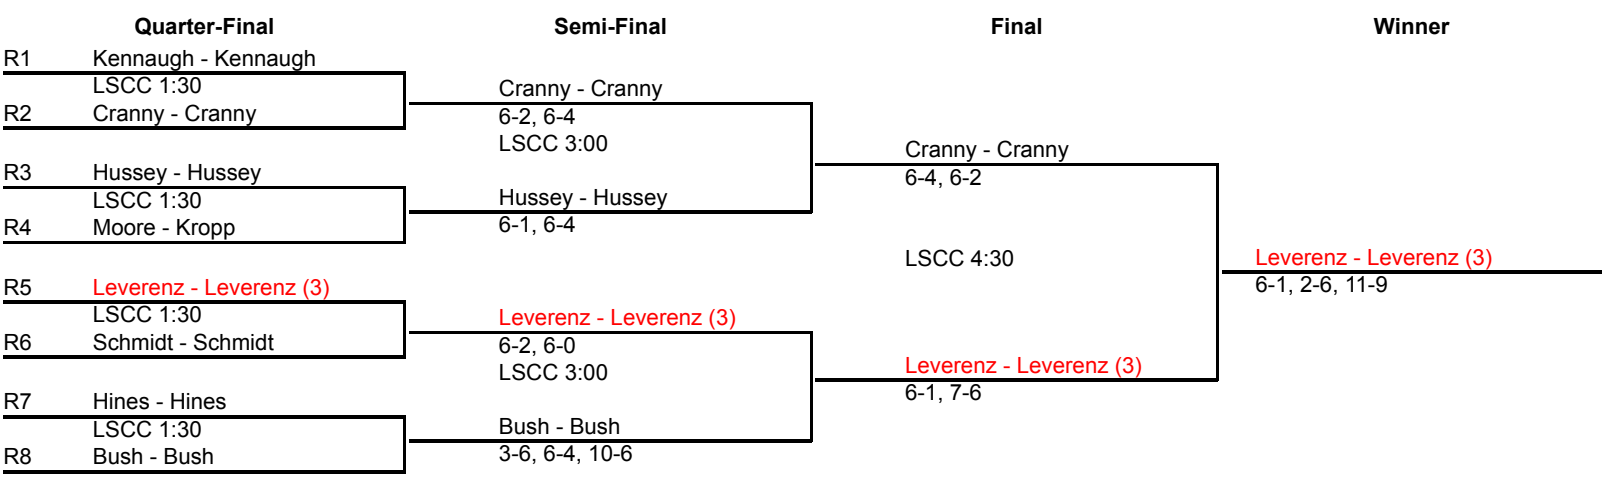

IL Married Mixed B Flight
Saturday, March 3, 2018

Quarter Reprieve Draw

Semi-Final	Final	Winner
QR1 Prindville - Prindville IH 3:00	Powell - Powell 6-3, 6-7, 10-8 IH 4:30	Leonard - Leonard retired
QR2 Powell - Powell		
QR3 Leonard - Leonard IH 3:00	Leonard - Leonard 6-1, 7-5	Leonard - Leonard retired
QR4 Imo - Gardner (2)		

IL Married Mixed B Flight
Saturday, March 3, 2018

Reprieve Draw

IL Married Mixed B Flight
 Saturday, March 3, 2018

Consolation Draw

IL Married Mixed B Flight
Saturday, March 3, 2018

Last Chance Draw