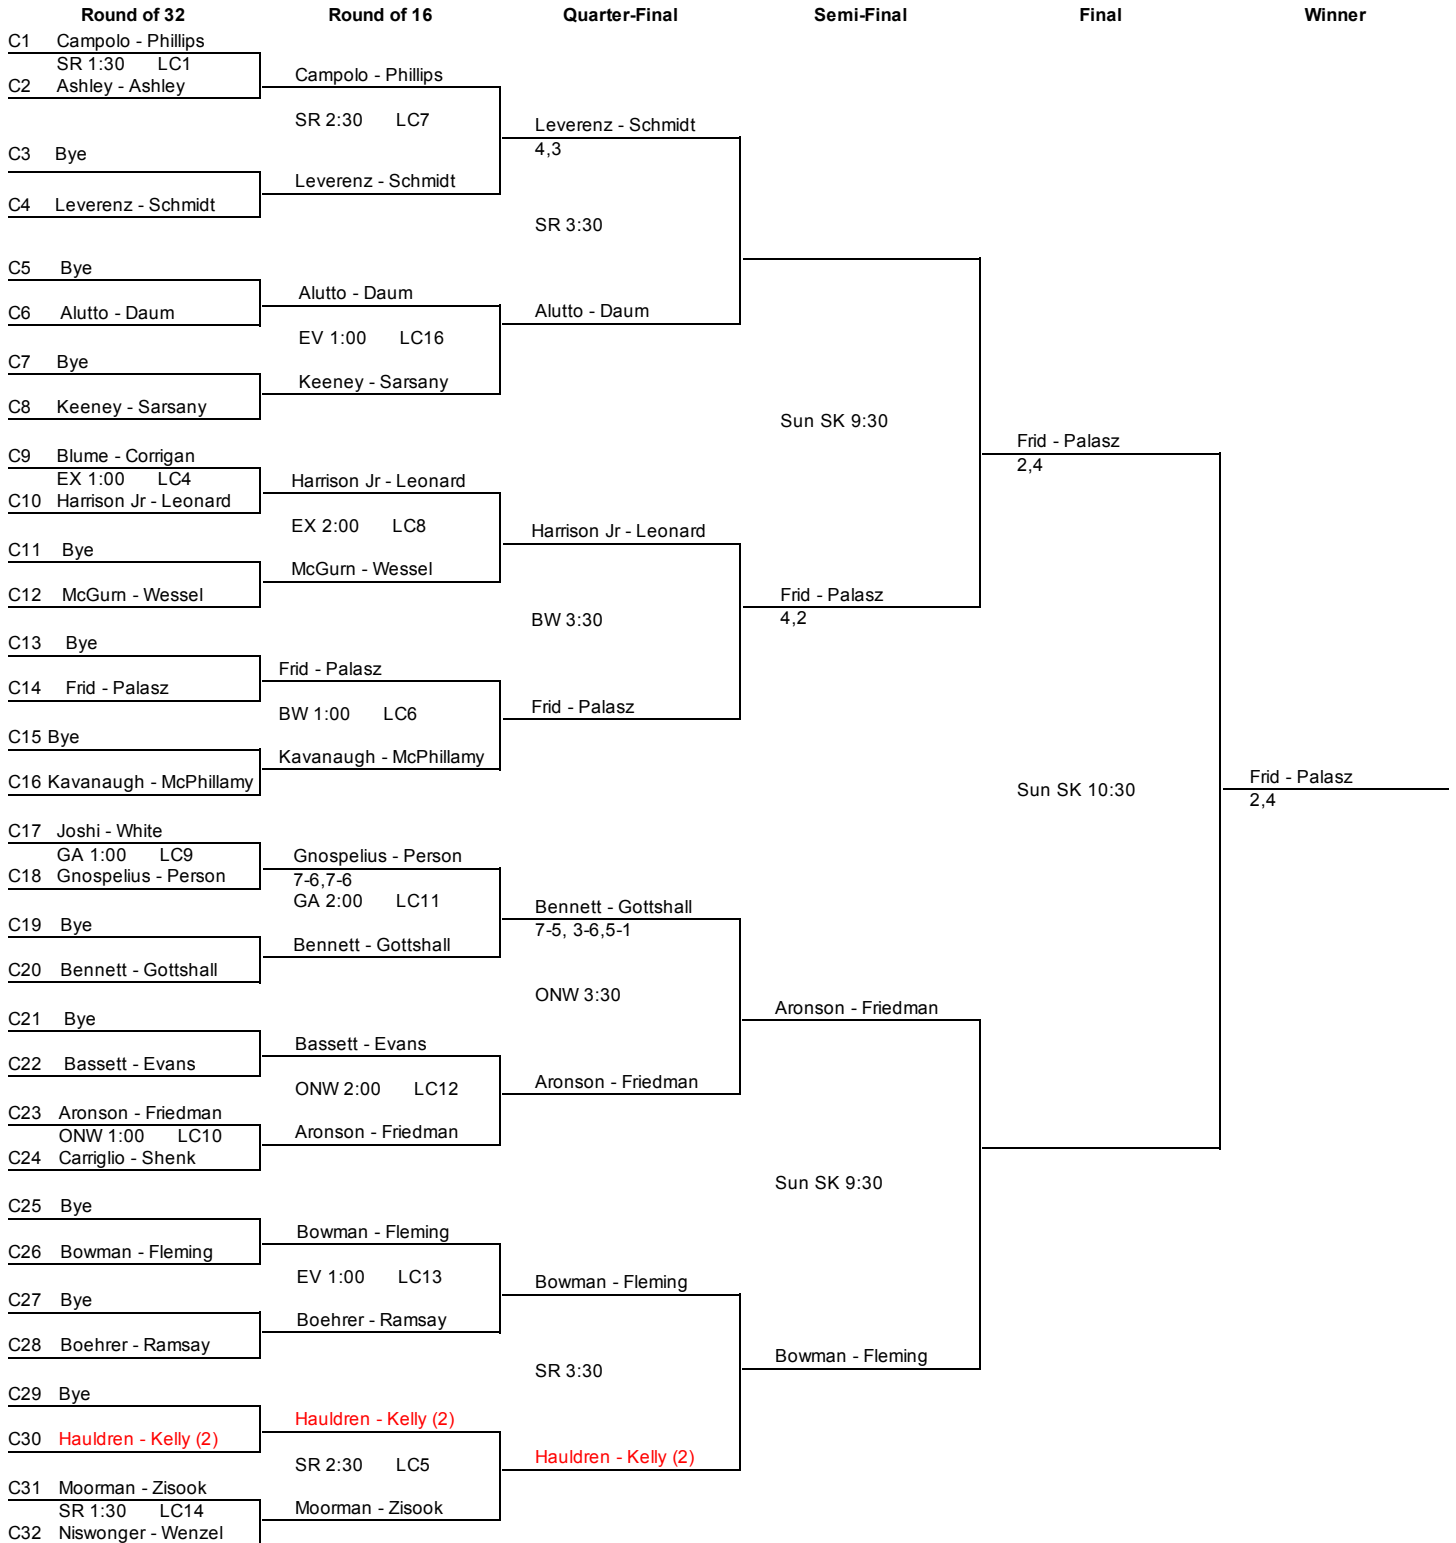

CPTC Series 4.0
Saturday, Jan 10 - Sunday, Jan 11, 2015

Consolation Draw