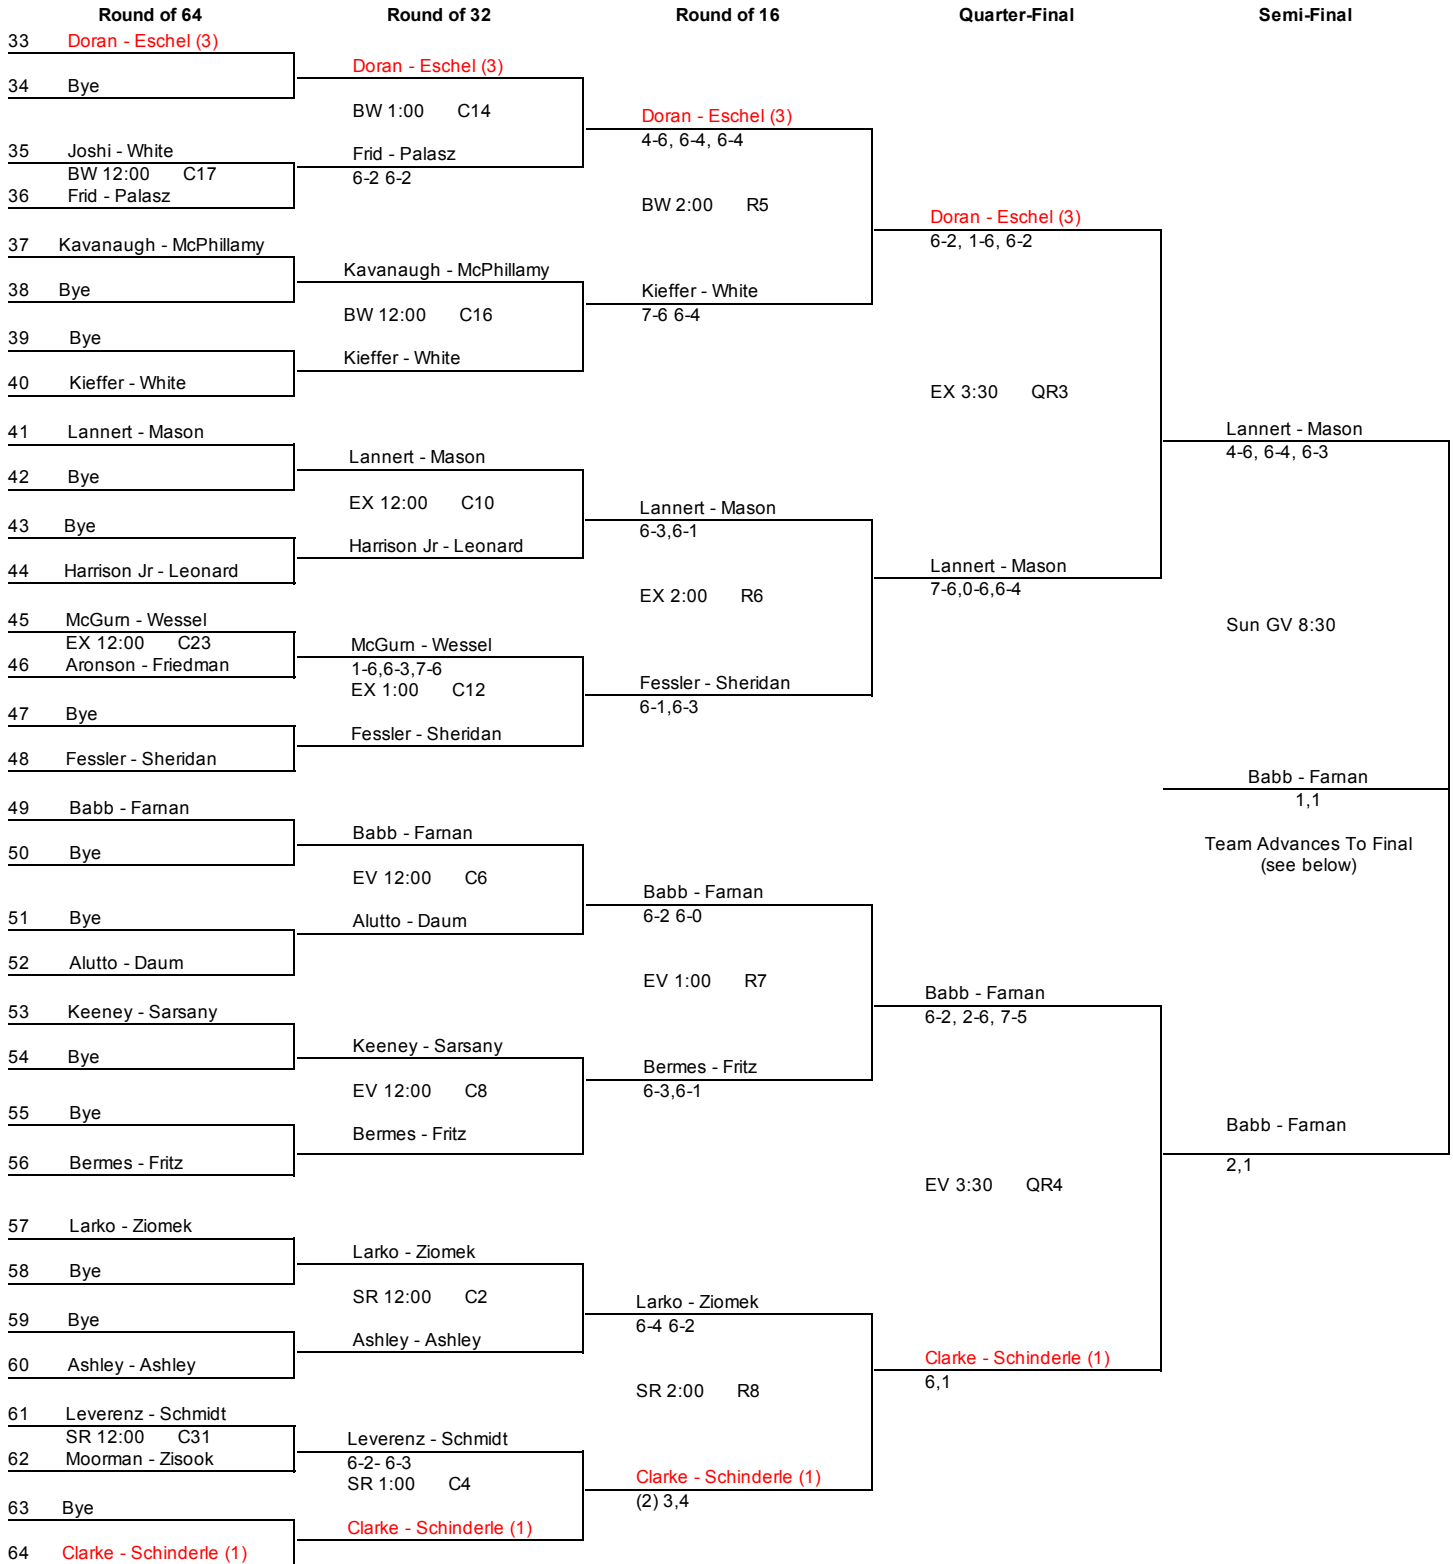

CPTC Series 4.0
Saturday, Jan 10 - Sunday, Jan 11, 2015

Main Draw - Bottom Half