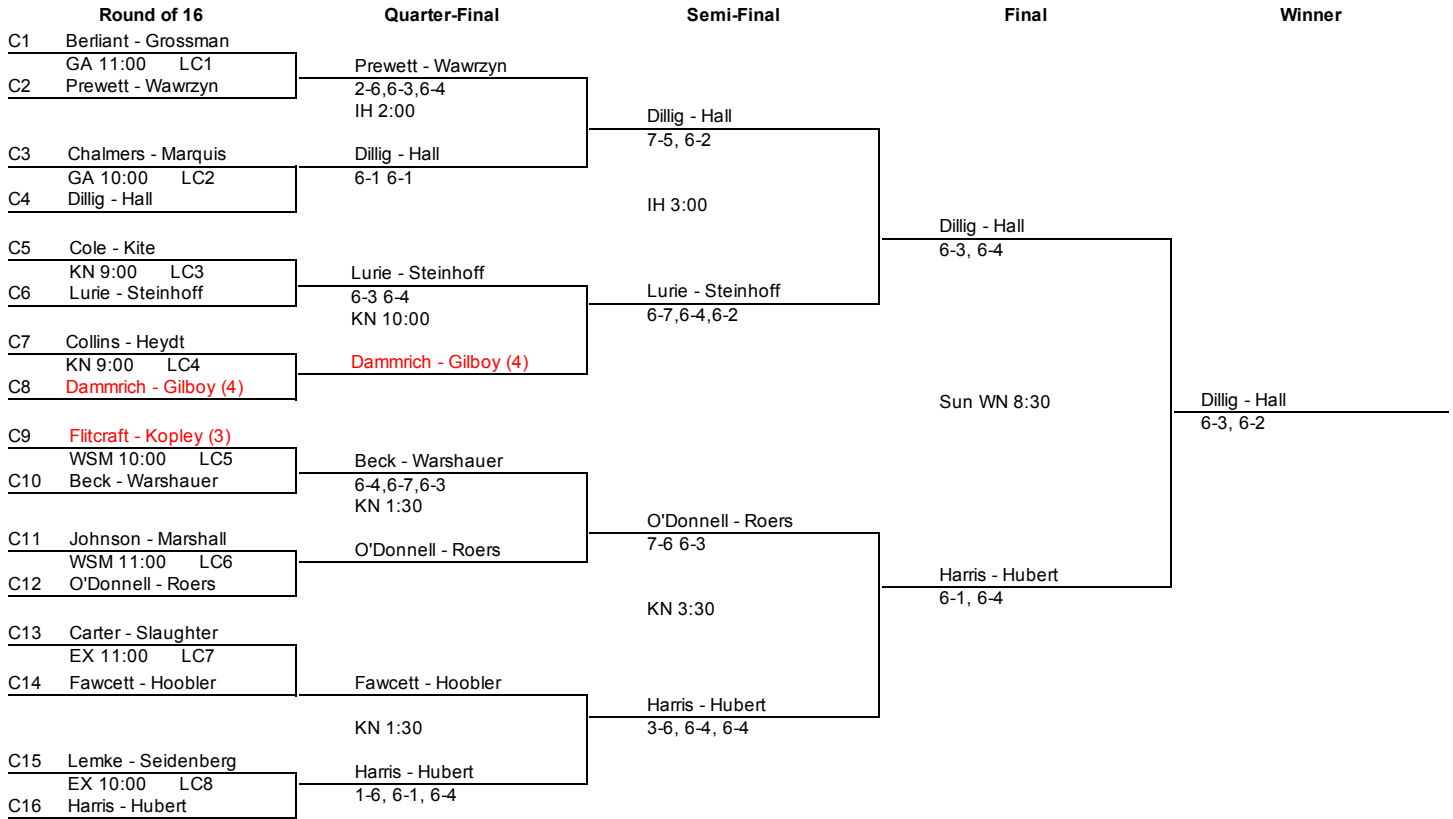

CPTC Series 4.5
Saturday, Jan 10 - Sunday, Jan 11, 2015

Consolation Draw