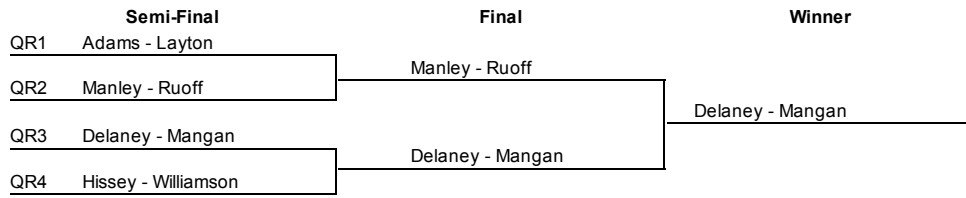

Connecticut Classic Women
Saturday, November 15, 2014

Main Draw

Connecticut Classic Women
Saturday, November 15, 2014

Quarter Reprive Draw

Connecticut Classic Women
 Saturday, November 15, 2014

Reprive Draw