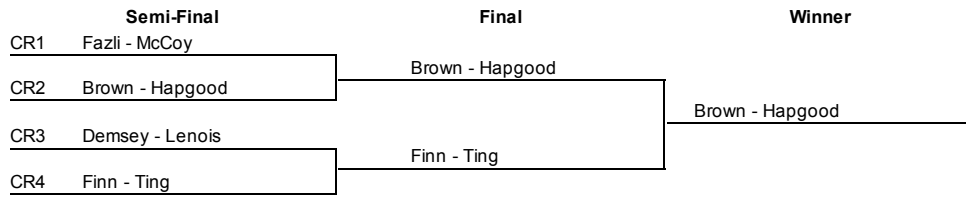

Connecticut Classic Women
Saturday, November 15, 2014

Consolation Reprieve Draw