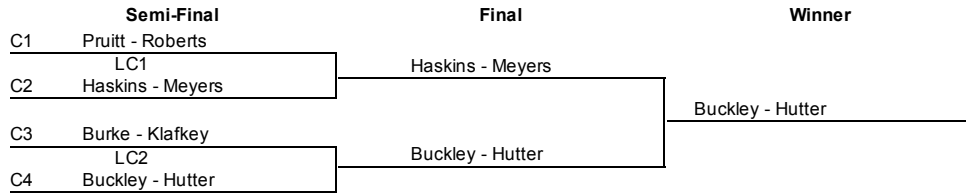

Connecticut Classic Women
Saturday, November 15, 2014

Consolation Draw