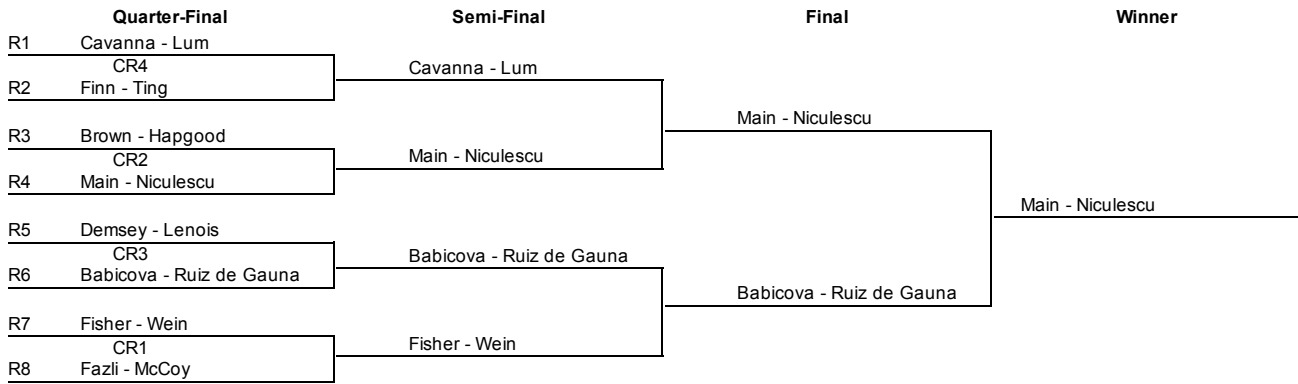

Connecticut Classic Women
Saturday, November 15, 2014

Reprive Draw